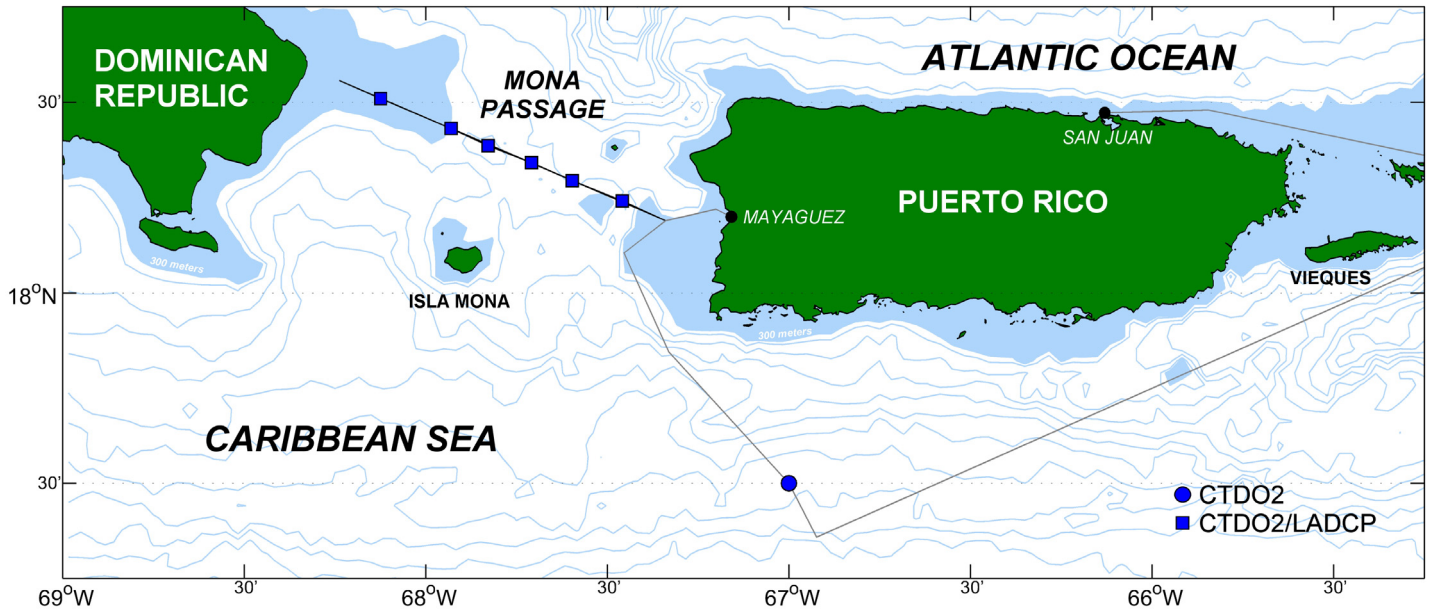

NF0705 - AREA OF OPERATION
shown below in Figures 1 and 2...

Figure 1. NF0705 Western Region cruise track with completed casts (no tows were conducted in the Western Region).

Figure 2. NF0705 Eastern Region cruise track with completed casts and tows.