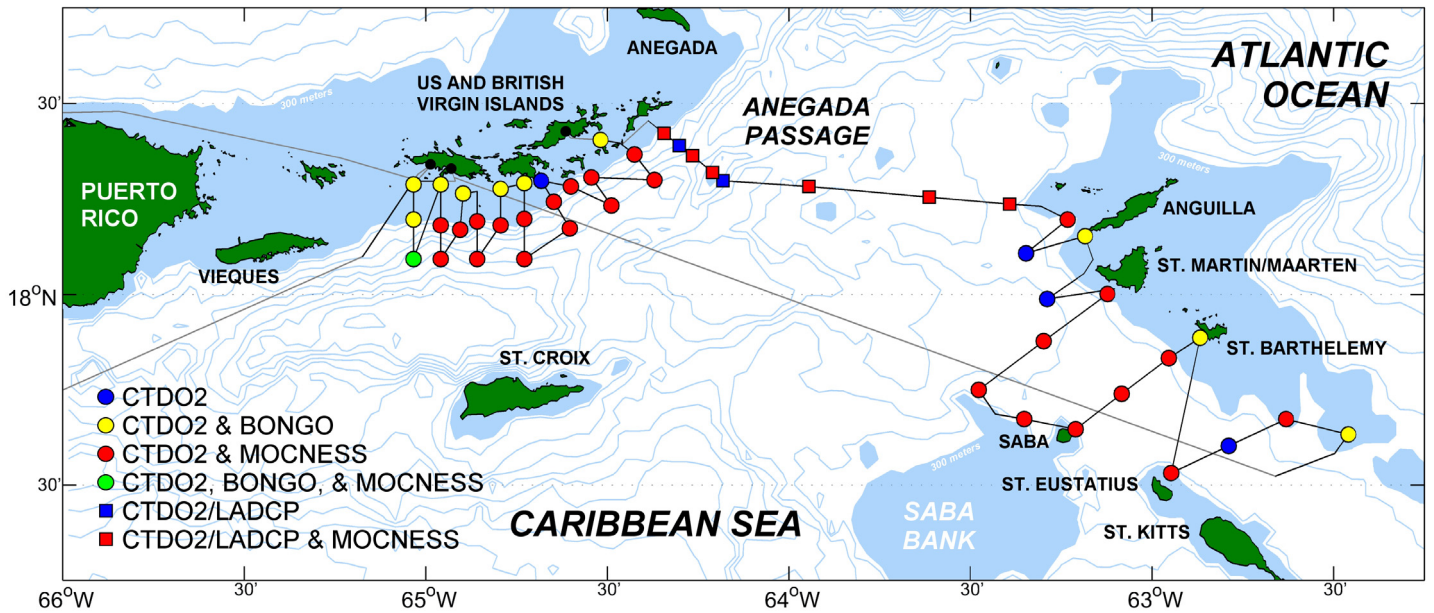

NF0705 - AREA OF OPERATION
shown below in Figures 1 and 2...

Figure 1. NF0705 Western Region cruise track with completed casts (no tows were conducted in the Western Region).

Figure 2. NF0705 Eastern Region cruise track with completed casts and tows.