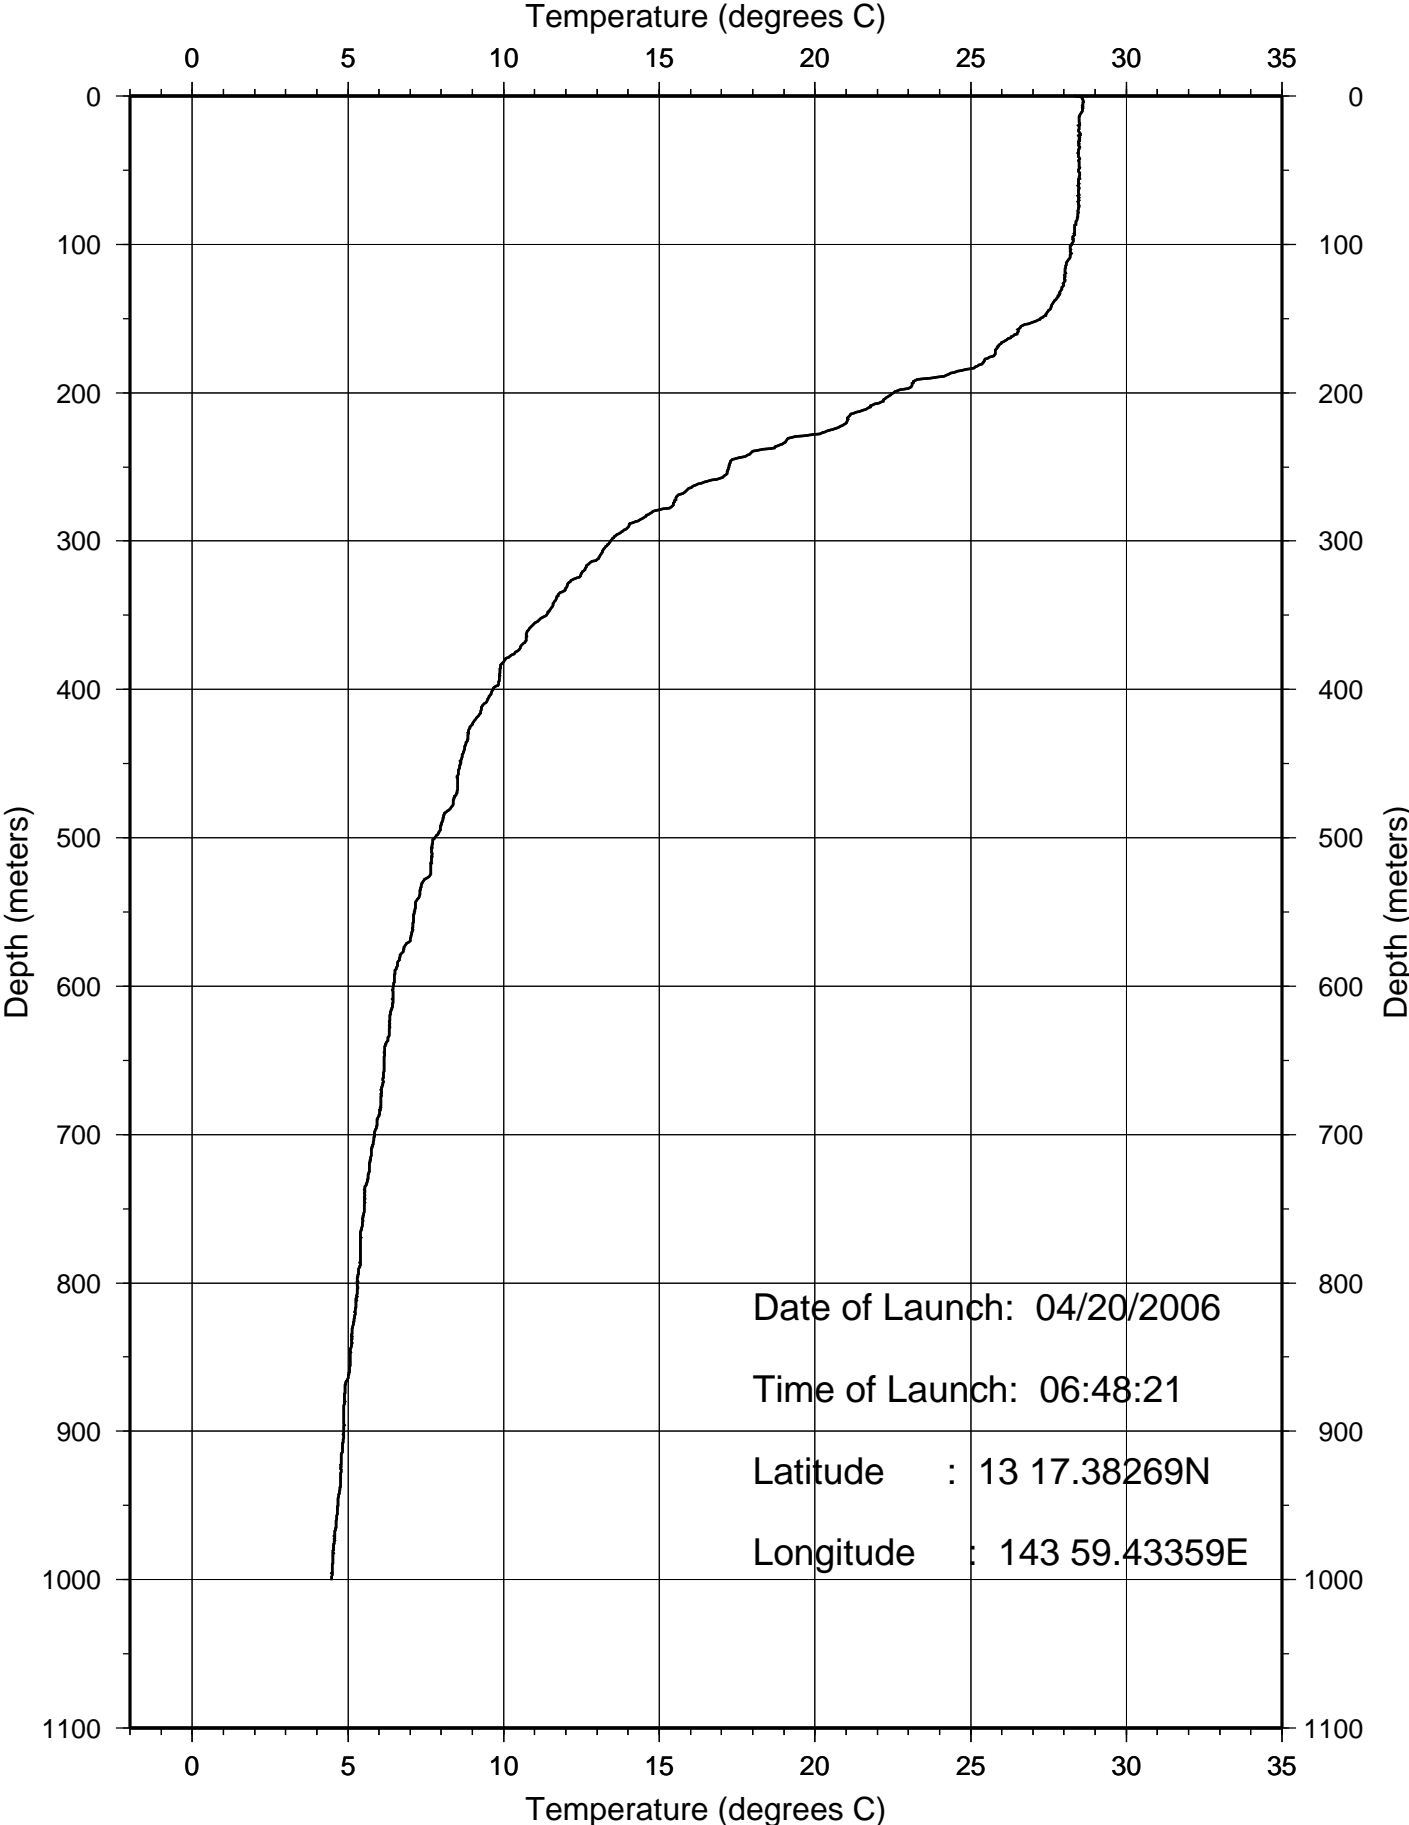

MGLN02MV XBT TF_00008.edf