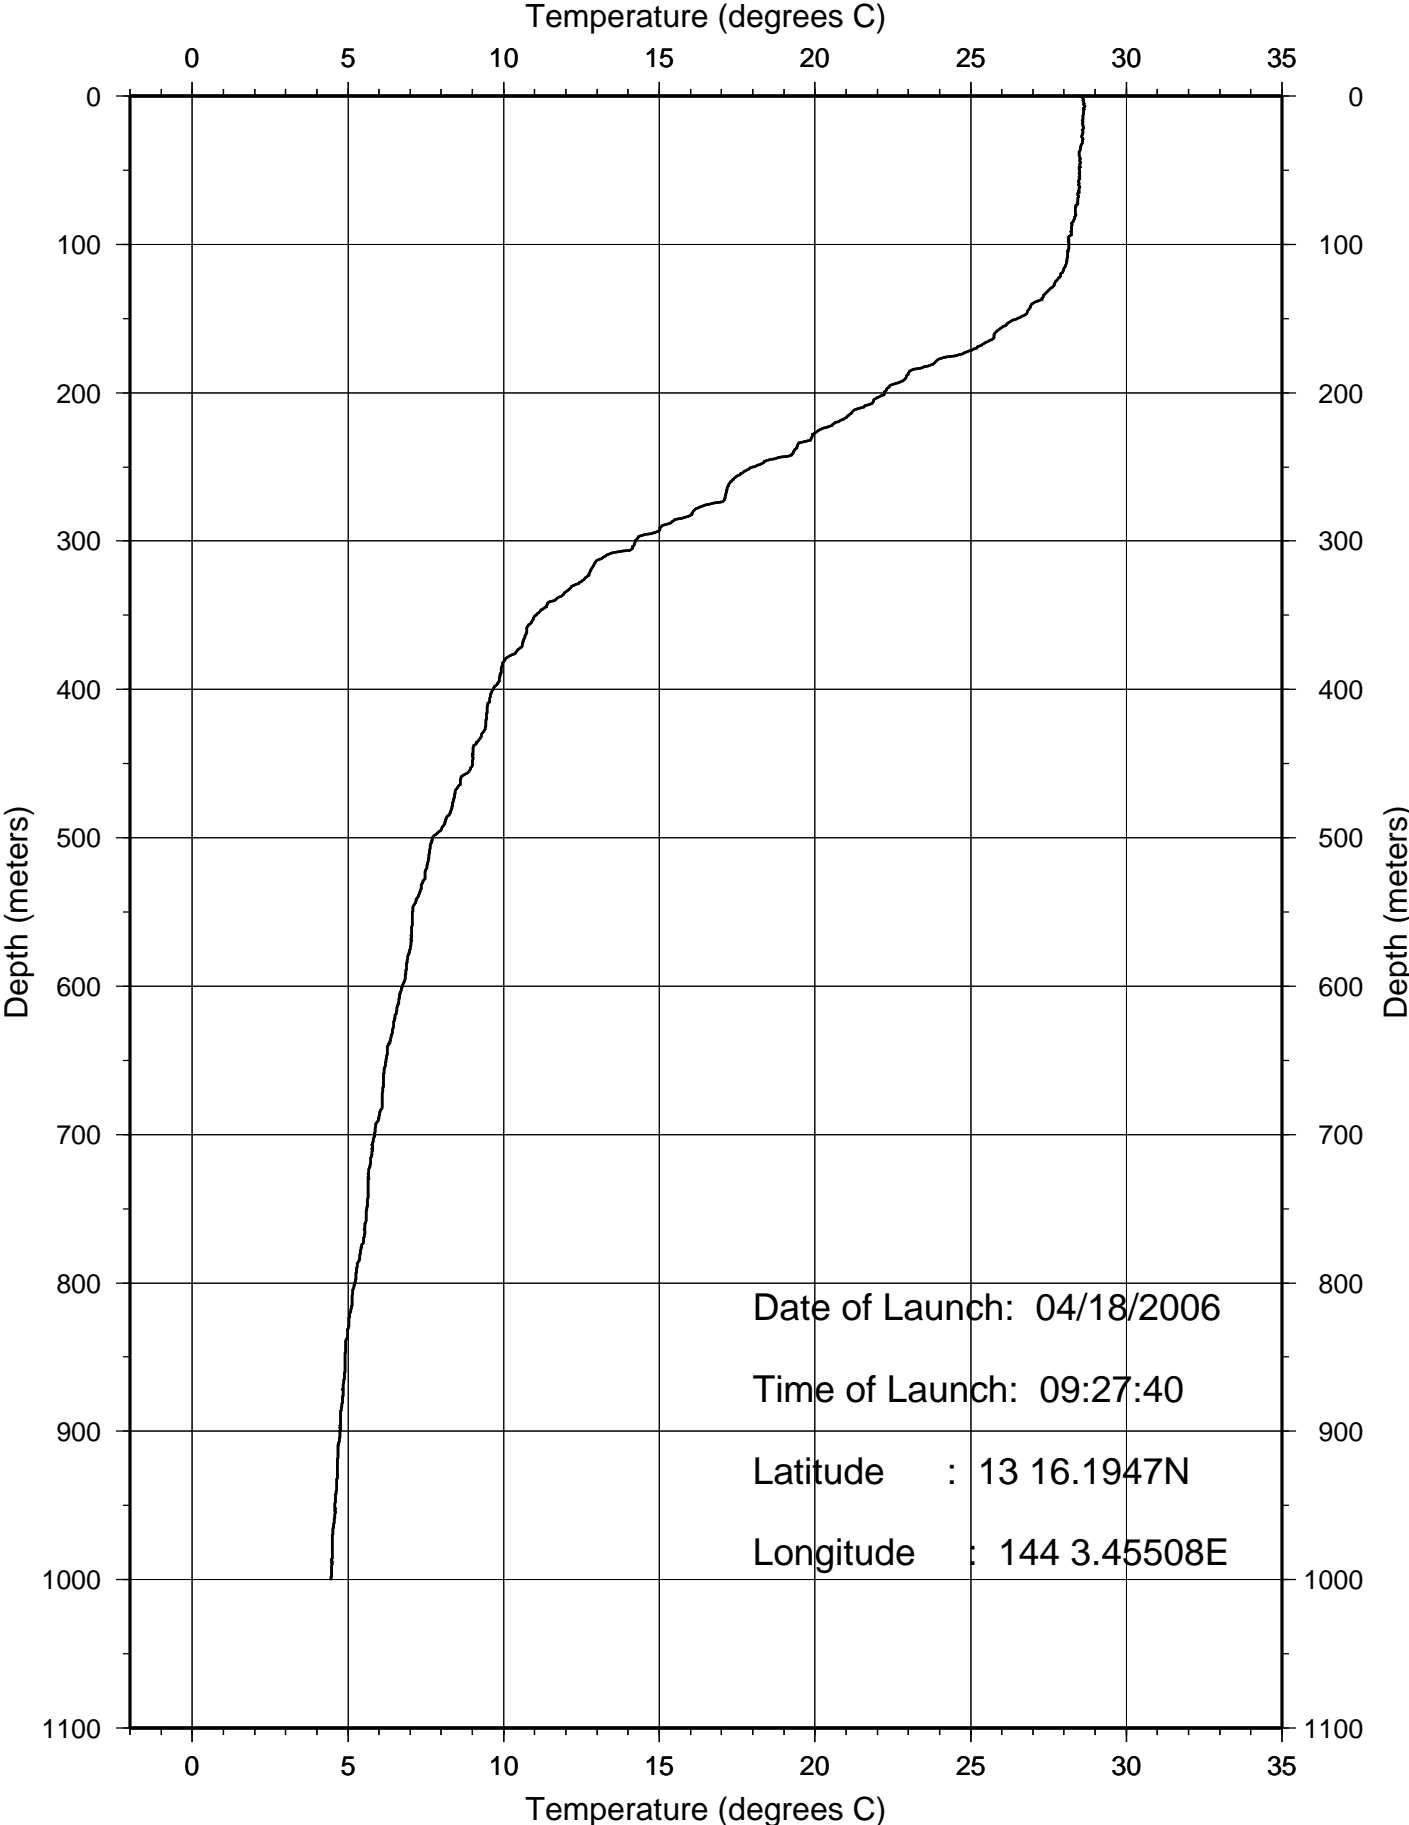

MGLN02MV XBT TF_00006.edf