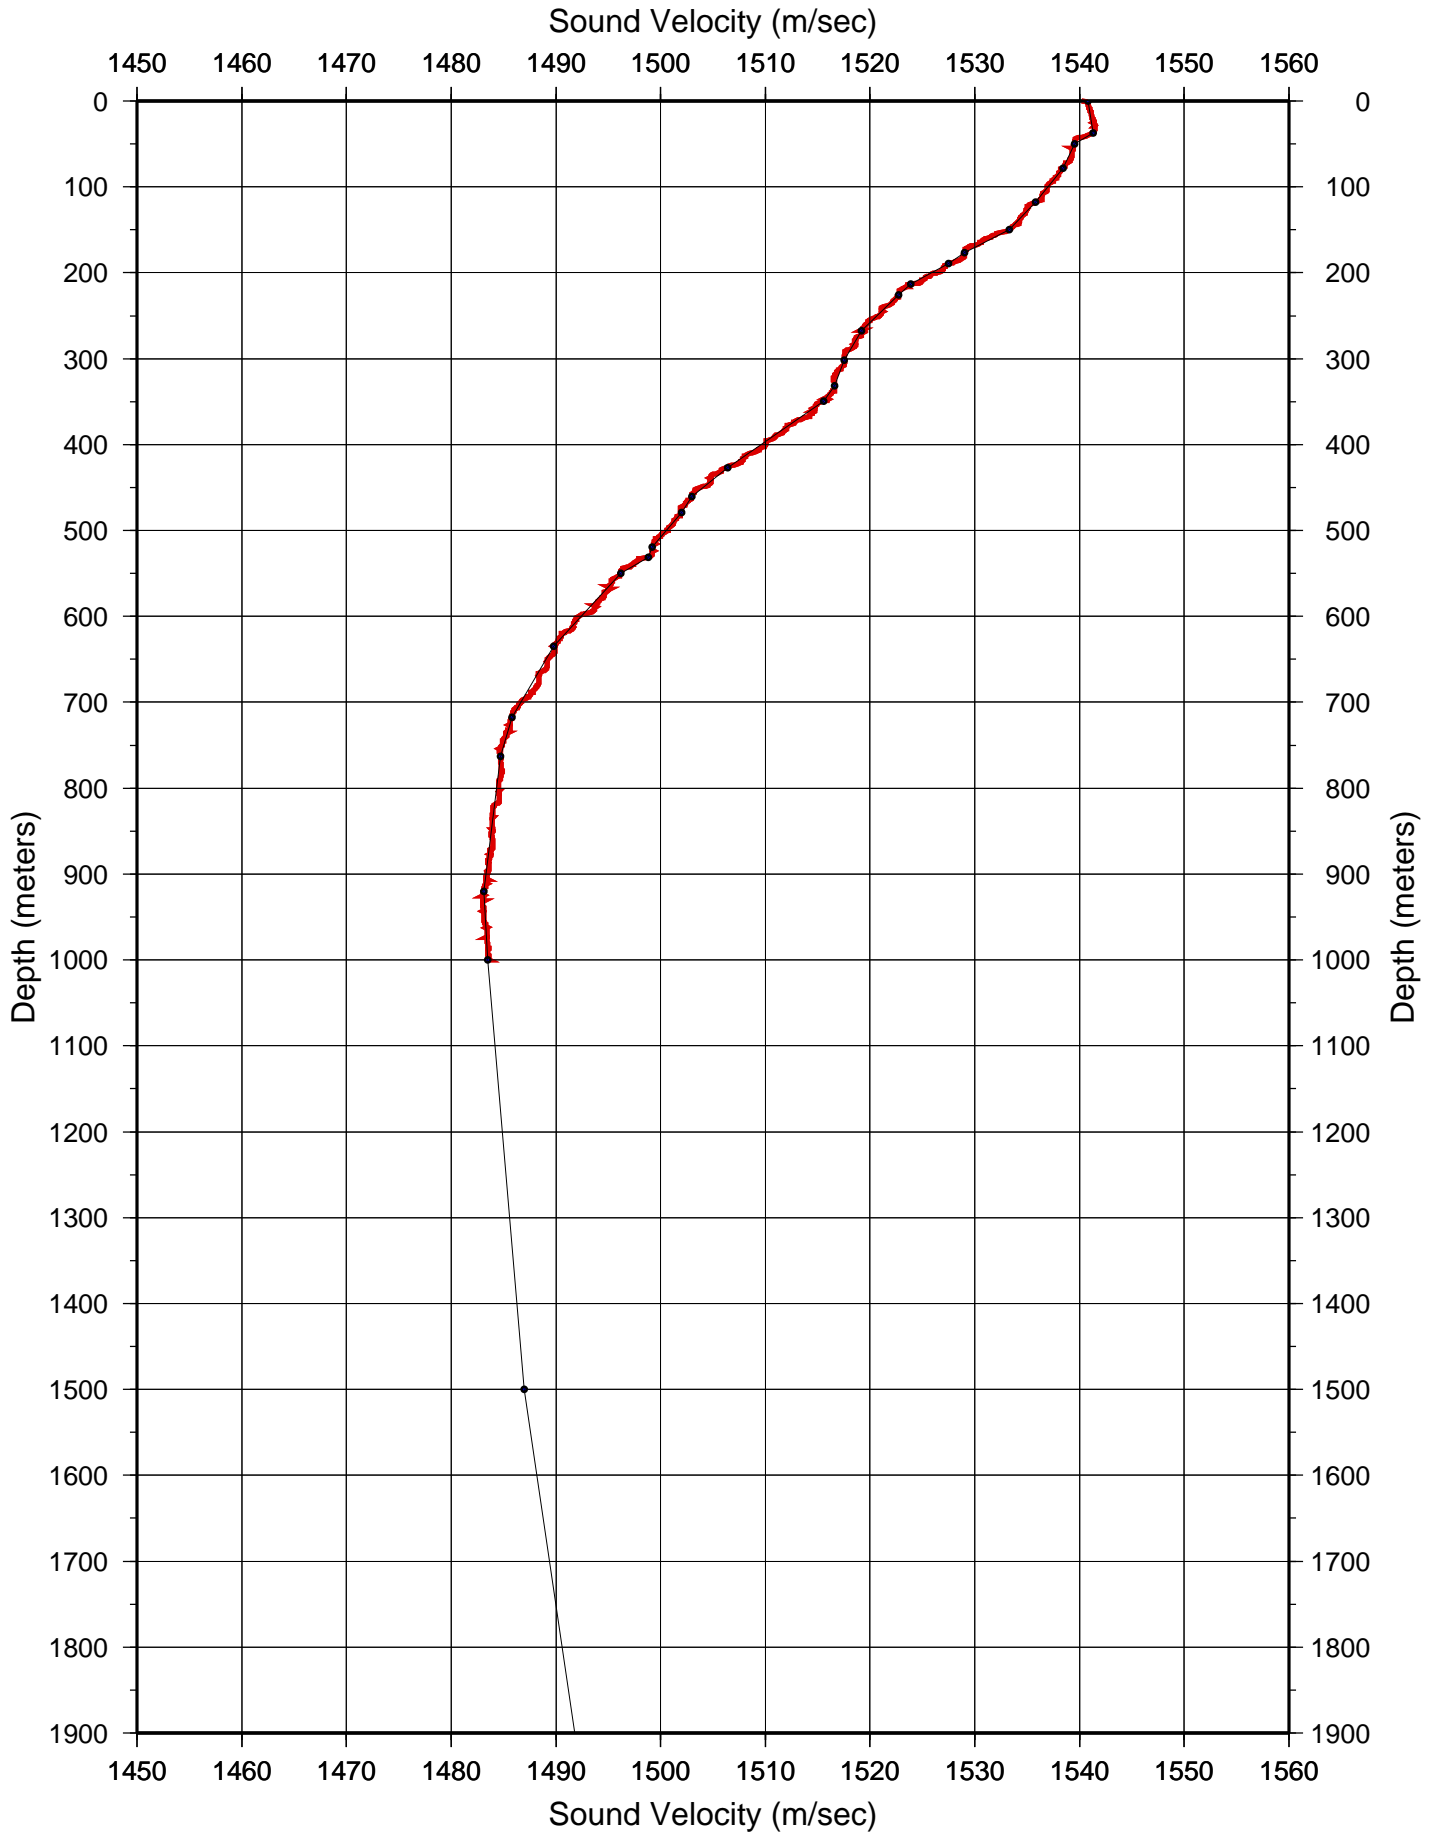

MGLN02MV

R/V Melville

SVP data plots

22-Apr-2006 - Apra, Guam
13-May-2006 - Yokohama, Japan

SVP profiles.

Scripps Institution of Oceanography
Shipboard Computer Group
9500 Gilman Dr.
La Jolla, CA 92093-0223
E-Mail: scg@ucsd.edu
Phone: (858) 534-6054

MGLN02MV.svp.01/TF_00006.edf

MGLN02MV.svp.04/TF_00010.EDF

MGLN02MV.svp.05/TF_00011.EDF

MGLN02MV.svp.06/TF_00012.EDF

MGLN02MV.svp.07/TF_00013.EDF

MGLN02MV.svp.08/TF_00014.EDF

MGLN02MV.svp.09/TF_00015.EDF