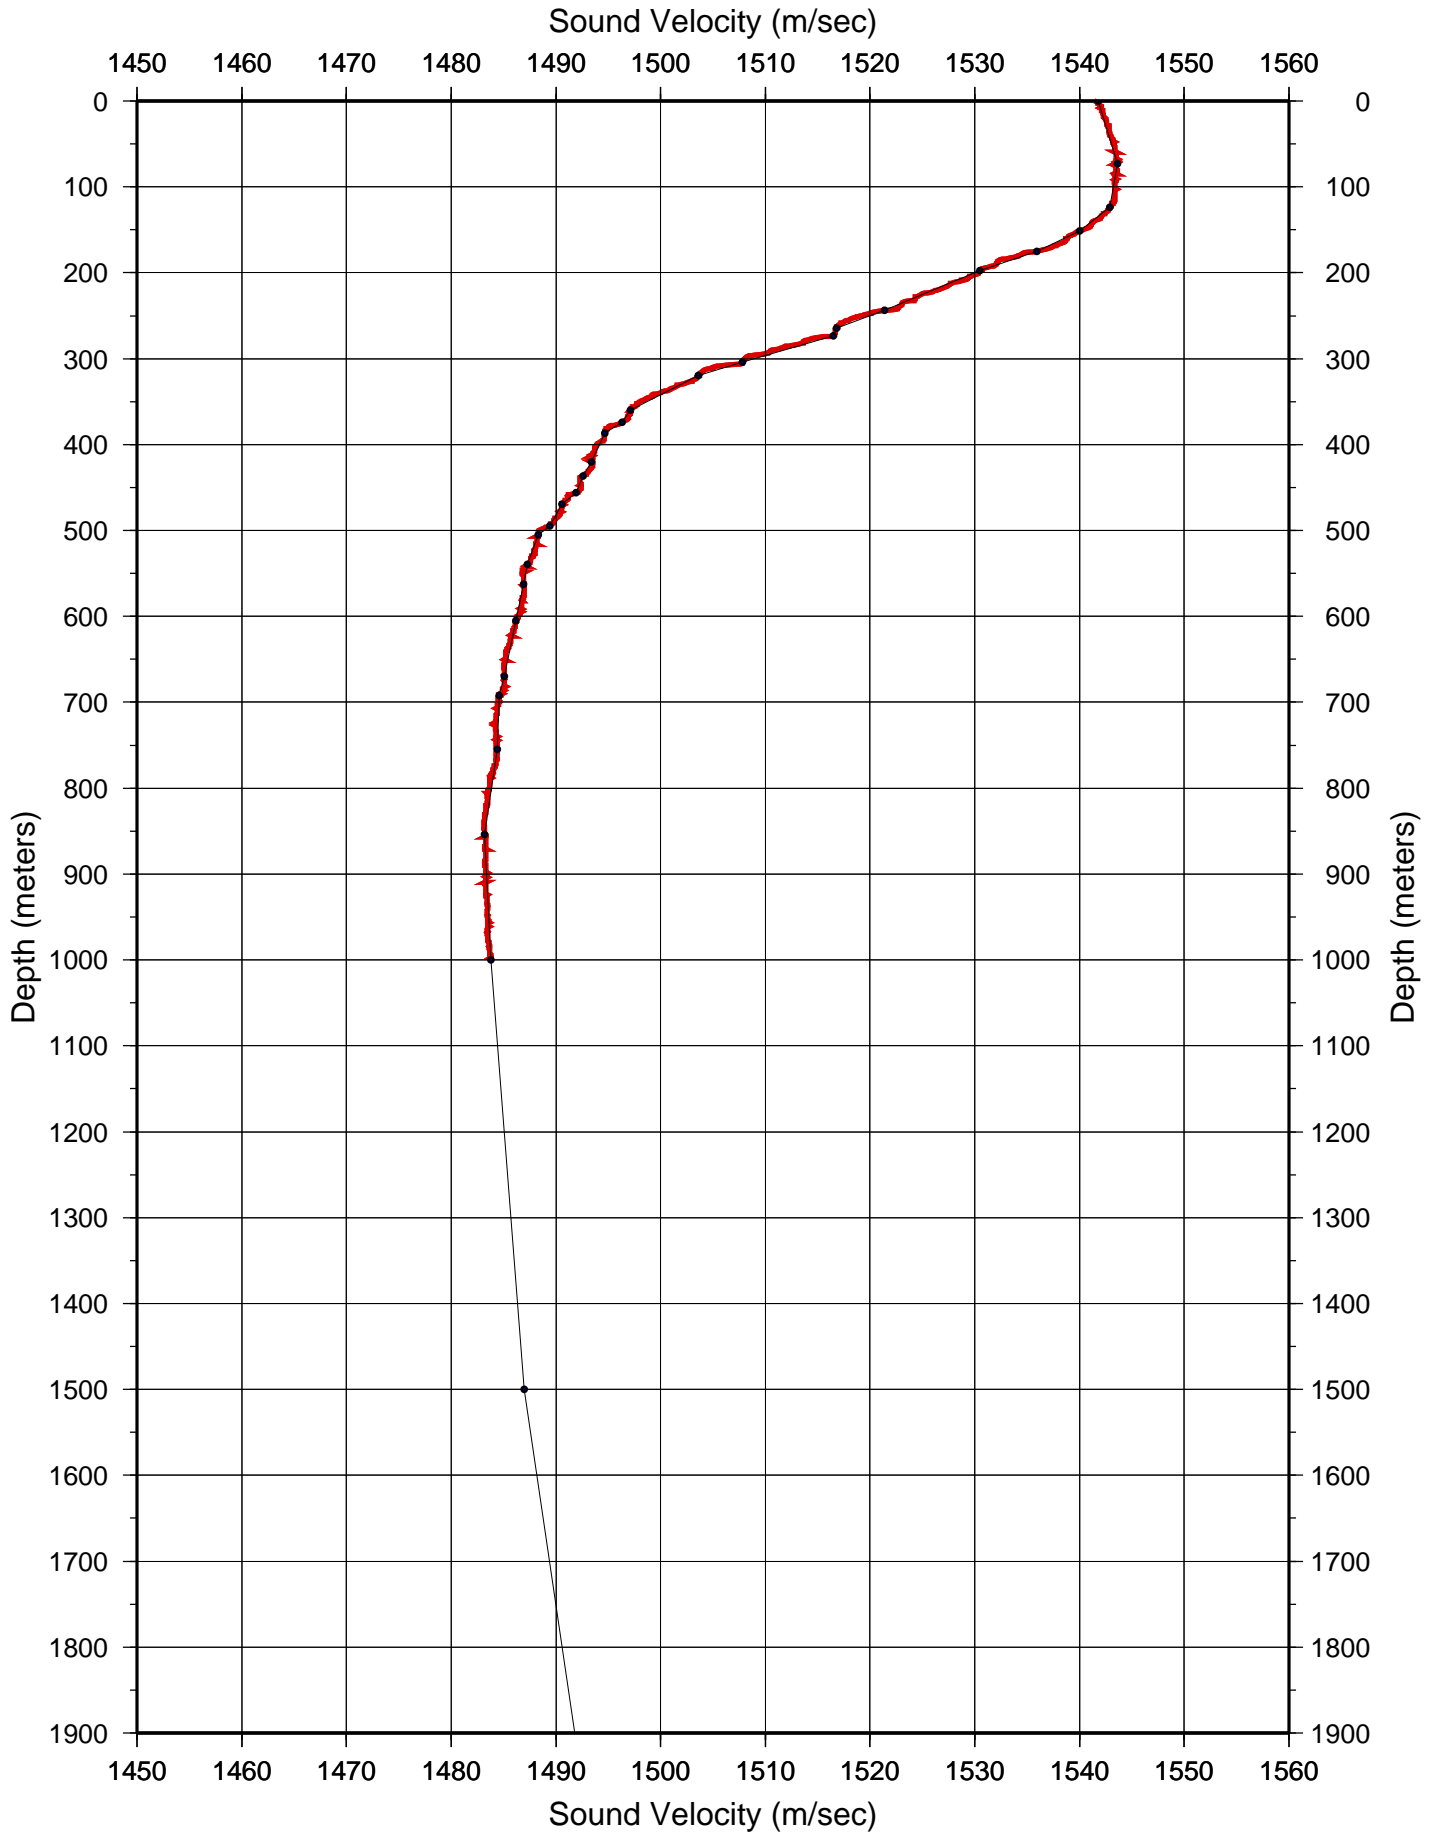

MGLN02MV

R/V Melville

SVP data plots

22-Apr-2006 - Apra, Guam
13-May-2006 - Yokohama, Japan

SVP profiles.

Scripps Institution of Oceanography
Shipboard Computer Group
9500 Gilman Dr.
La Jolla, CA 92093-0223
E-Mail: scg@ucsd.edu
Phone: (858) 534-6054

MGLN02MV.svp.01/TF_00006.edf

MGLN02MV.svp.04/TF_00010.EDF

MGLN02MV.svp.05/TF_00011.EDF

MGLN02MV.svp.06/TF_00012.EDF

MGLN02MV.svp.07/TF_00013.EDF

MGLN02MV.svp.08/TF_00014.EDF

MGLN02MV.svp.09/TF_00015.EDF