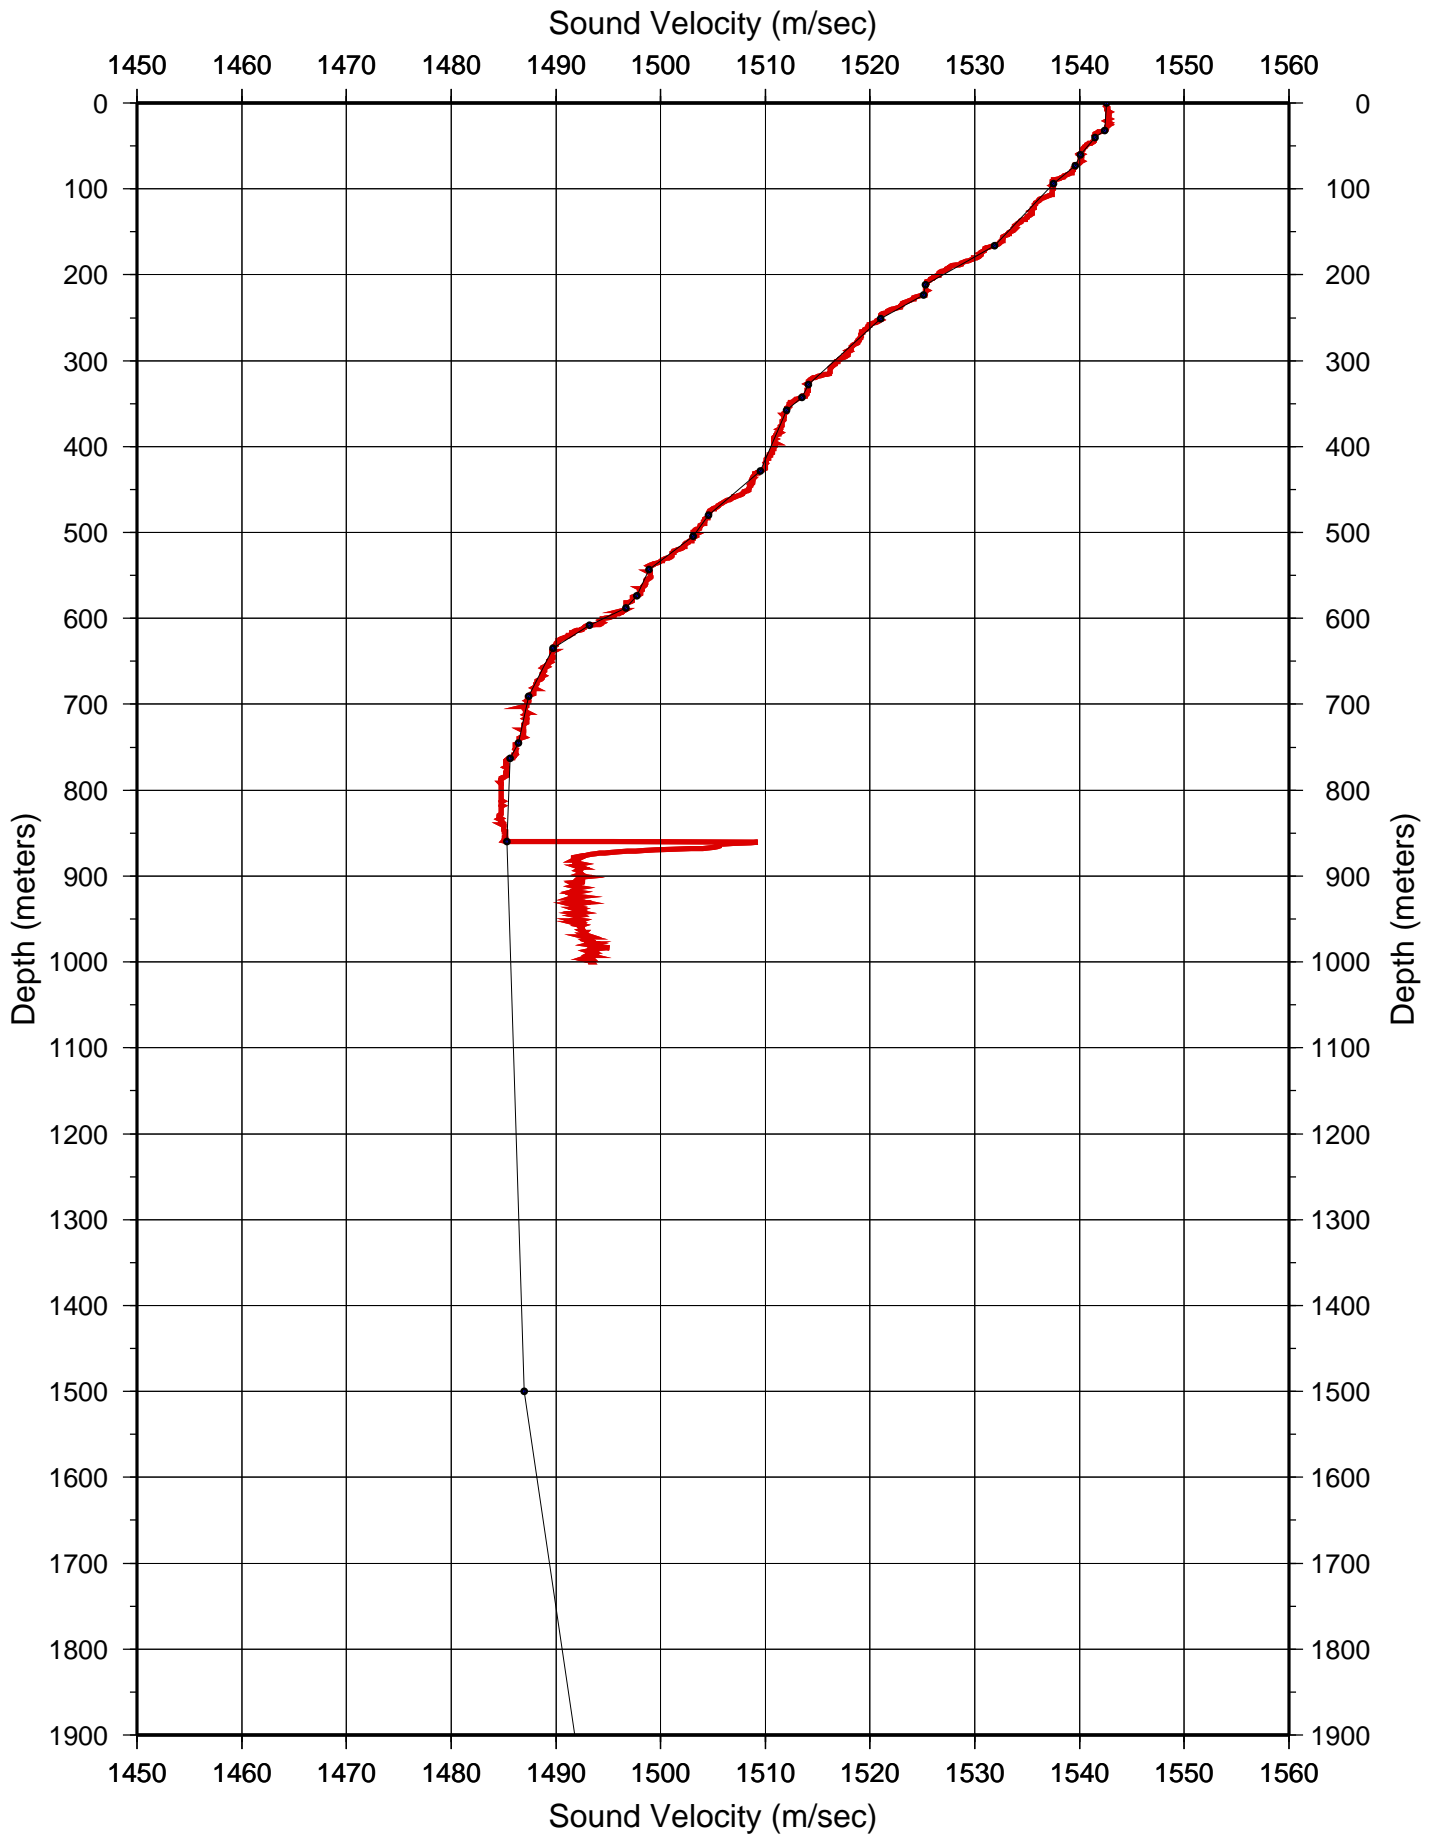

MGLN02MV

R/V Melville

SVP data plots

22-Apr-2006 - Apra, Guam
13-May-2006 - Yokohama, Japan

SVP profiles.

Scripps Institution of Oceanography
Shipboard Computer Group
9500 Gilman Dr.
La Jolla, CA 92093-0223
E-Mail: scg@ucsd.edu
Phone: (858) 534-6054

MGLN02MV.svp.01/TF_00006.edf

MGLN02MV.svp.04/TF_00010.EDF

MGLN02MV.svp.05/TF_00011.EDF

MGLN02MV.svp.06/TF_00012.EDF

MGLN02MV.svp.07/TF_00013.EDF

MGLN02MV.svp.08/TF_00014.EDF

MGLN02MV.svp.09/TF_00015.EDF