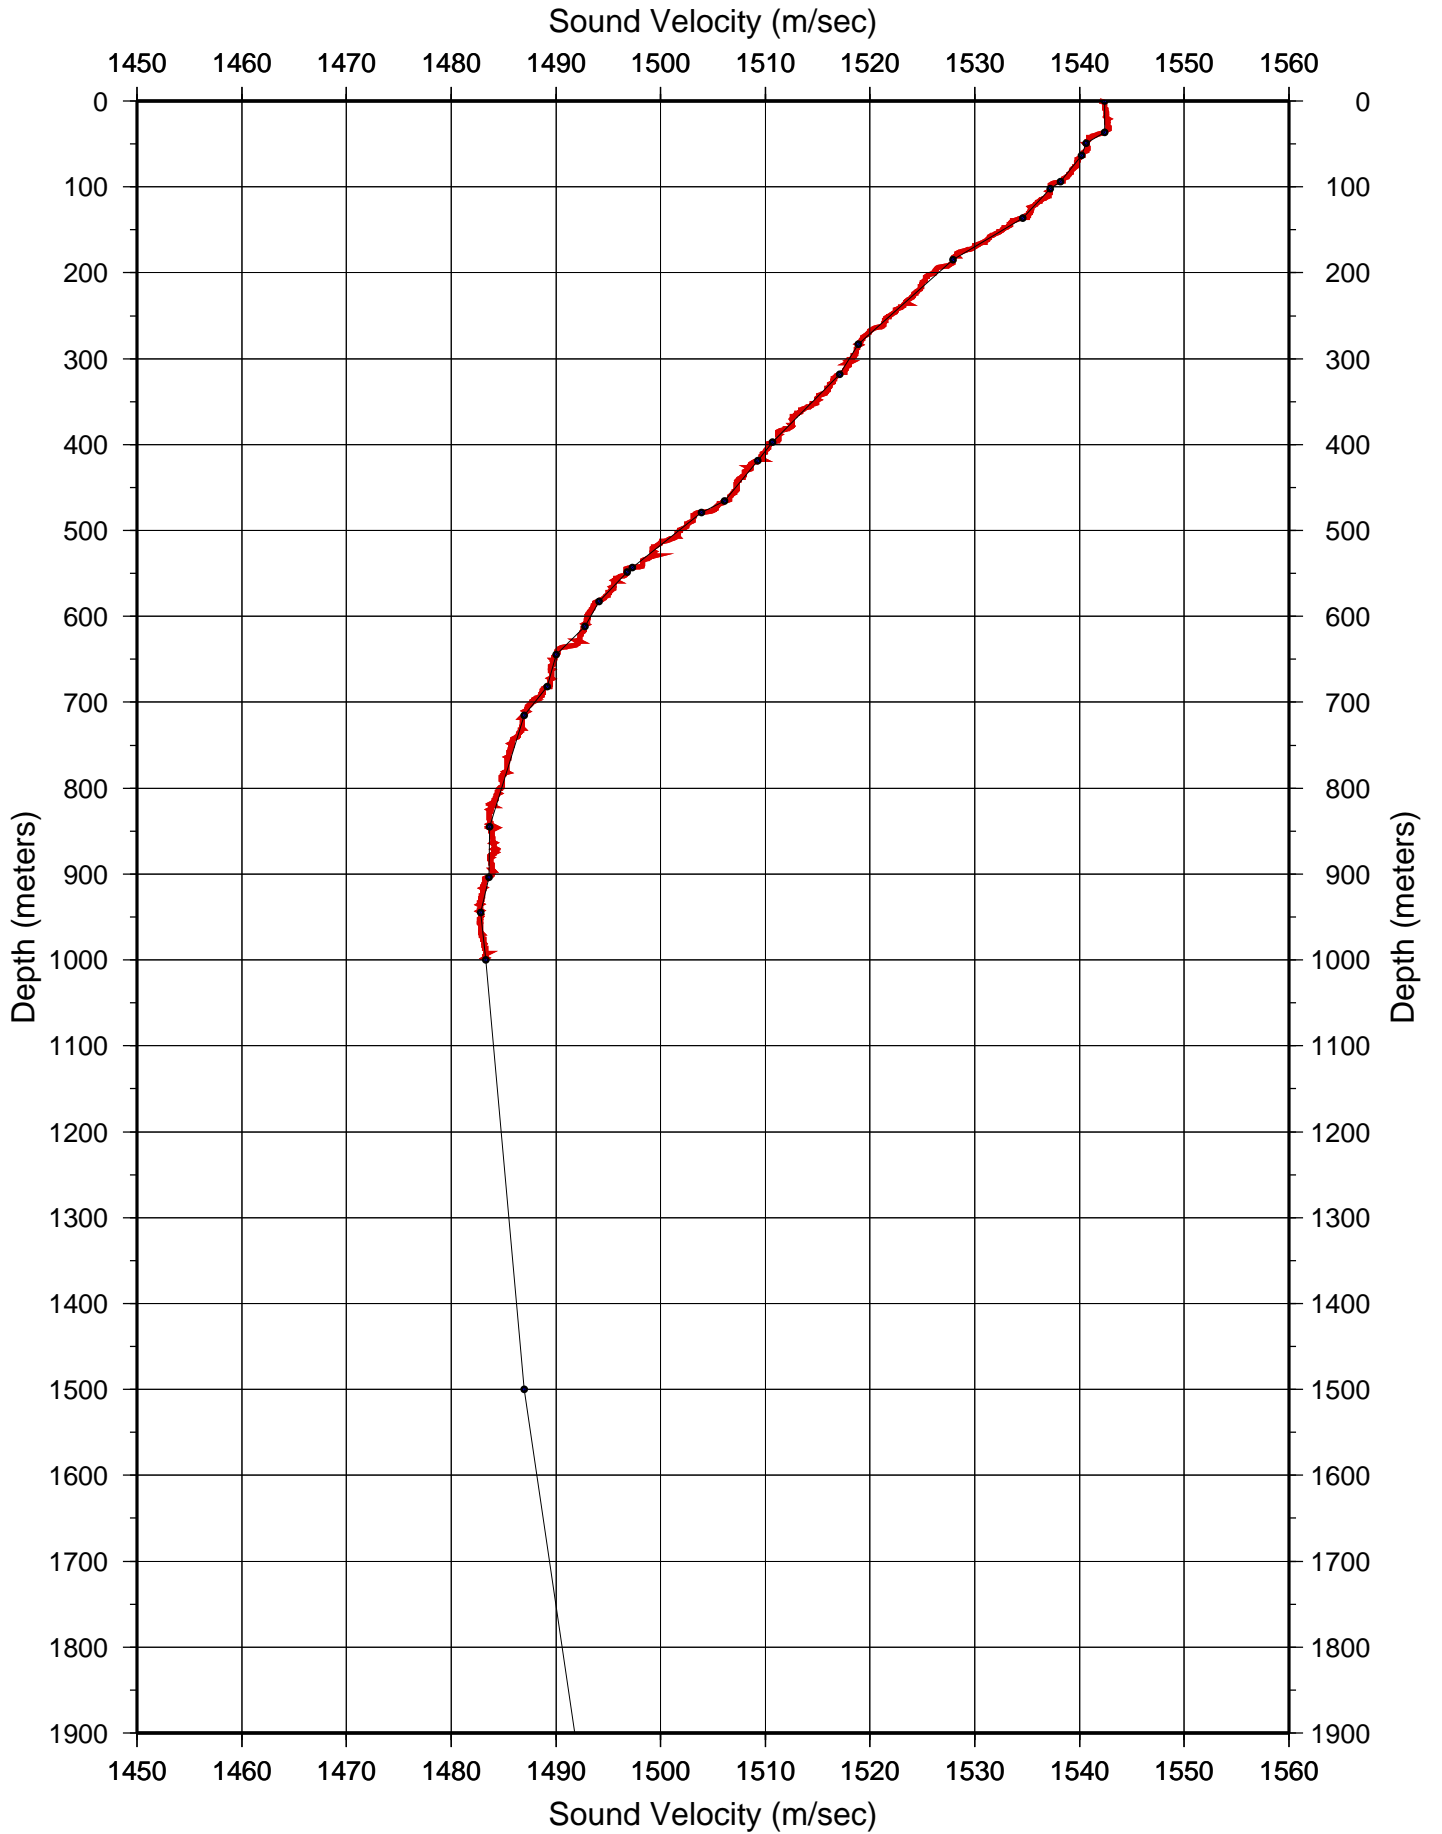

MGLN02MV

R/V Melville

SVP data plots

22-Apr-2006 - Apra, Guam
13-May-2006 - Yokohama, Japan

SVP profiles.

Scripps Institution of Oceanography
Shipboard Computer Group
9500 Gilman Dr.
La Jolla, CA 92093-0223
E-Mail: scg@ucsd.edu
Phone: (858) 534-6054

MGLN02MV.svp.01/TF_00006.edf

MGLN02MV.svp.04/TF_00010.EDF

MGLN02MV.svp.05/TF_00011.EDF

MGLN02MV.svp.06/TF_00012.EDF

MGLN02MV.svp.07/TF_00013.EDF

MGLN02MV.svp.08/TF_00014.EDF

MGLN02MV.svp.09/TF_00015.EDF