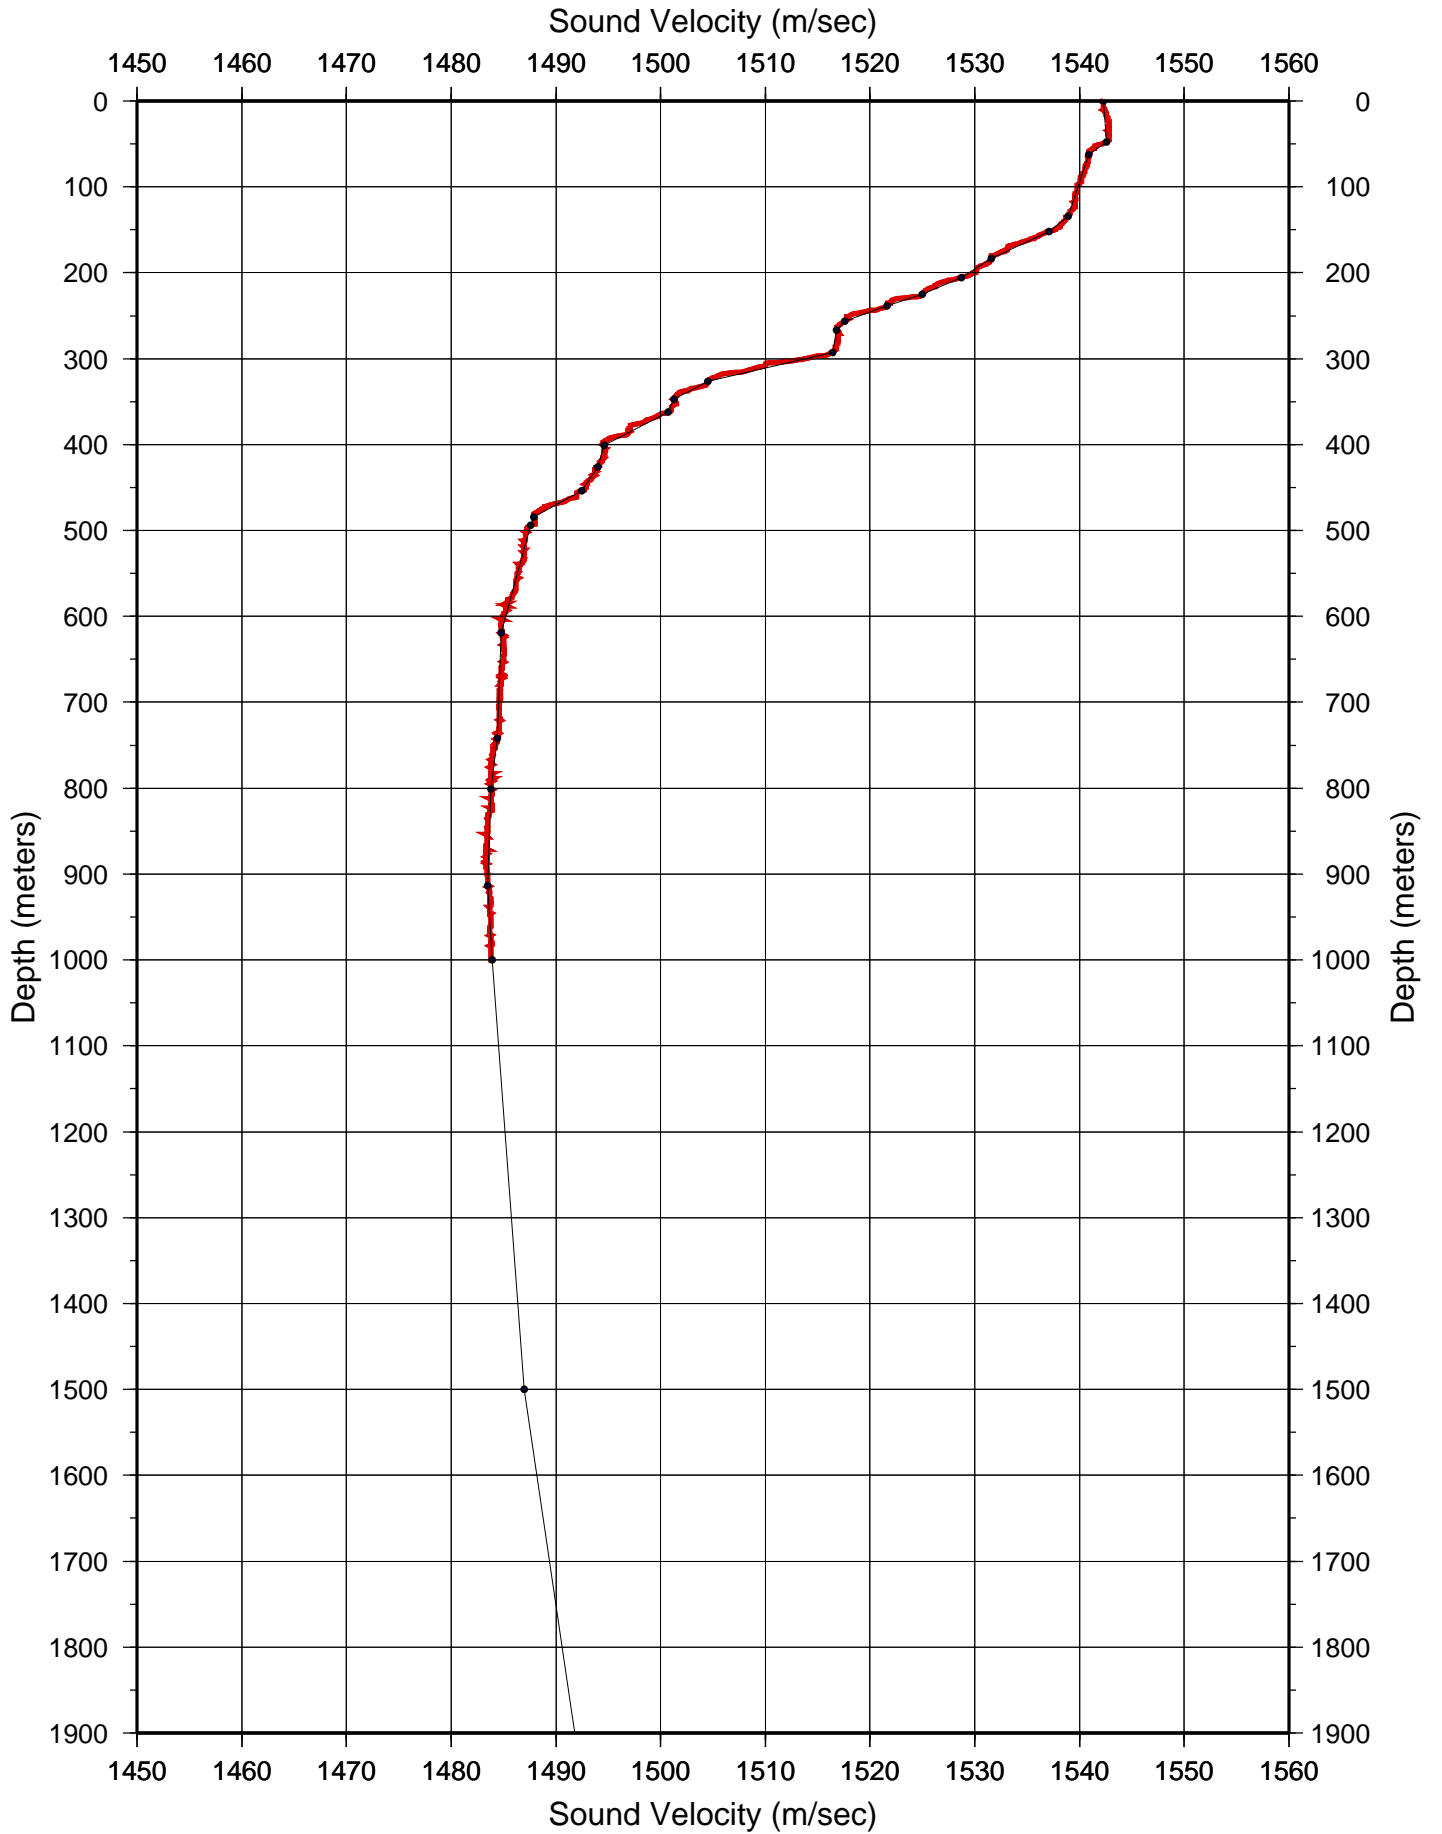

MGLN02MV

R/V Melville

SVP data plots

22-Apr-2006 - Apra, Guam
13-May-2006 - Yokohama, Japan

SVP profiles.

Scripps Institution of Oceanography
Shipboard Computer Group
9500 Gilman Dr.
La Jolla, CA 92093-0223
E-Mail: scg@ucsd.edu
Phone: (858) 534-6054

MGLN02MV.svp.01/TF_00006.edf

MGLN02MV.svp.04/TF_00010.EDF

MGLN02MV.svp.05/TF_00011.EDF

MGLN02MV.svp.06/TF_00012.EDF

MGLN02MV.svp.07/TF_00013.EDF

MGLN02MV.svp.08/TF_00014.EDF

MGLN02MV.svp.09/TF_00015.EDF