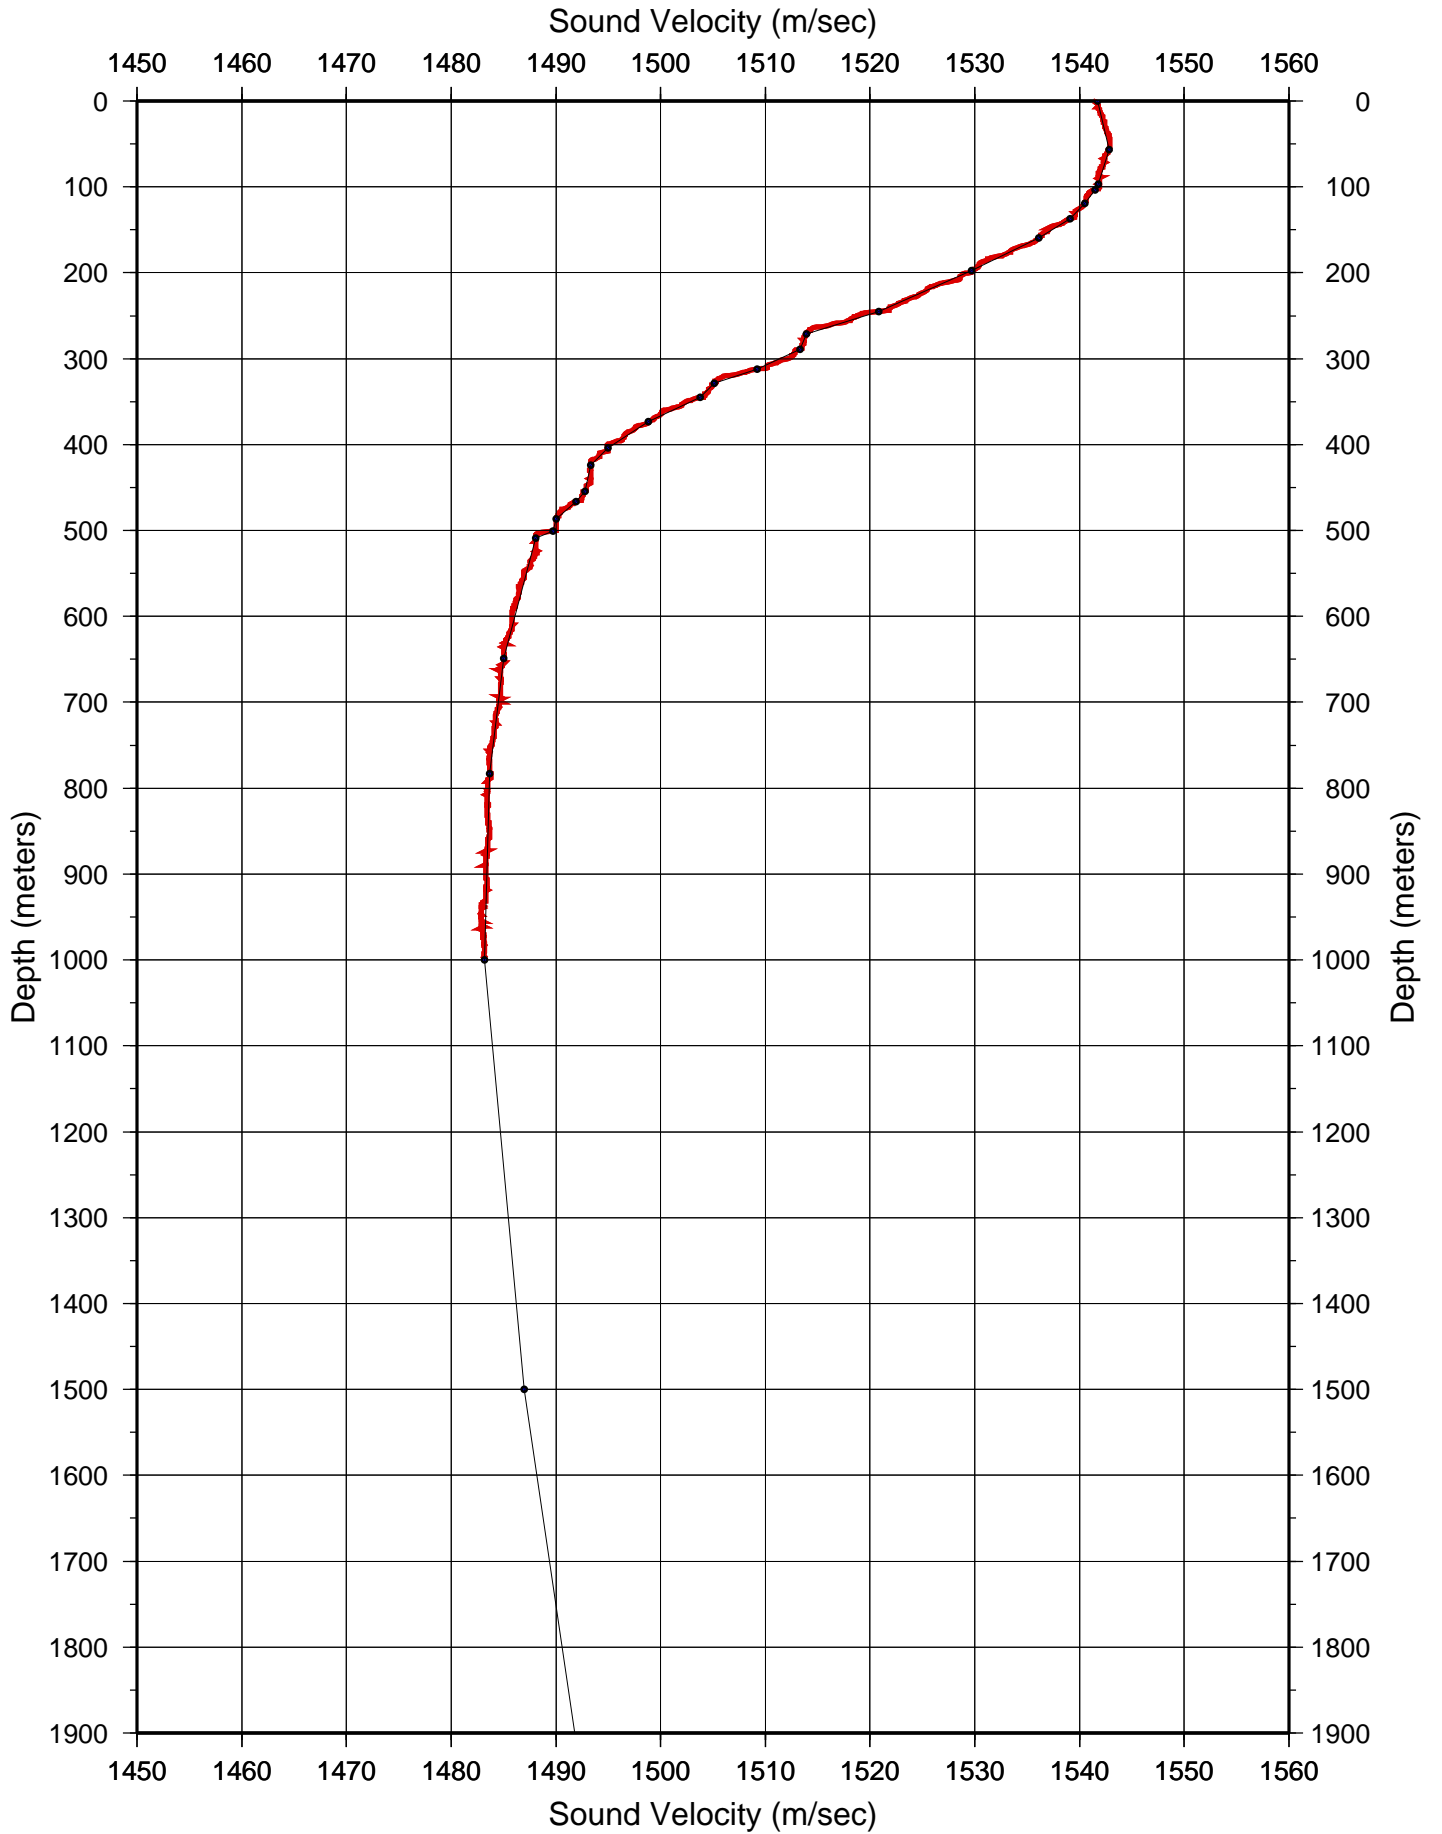

MGLN02MV

R/V Melville

SVP data plots

22-Apr-2006 - Apra, Guam
13-May-2006 - Yokohama, Japan

SVP profiles.

Scripps Institution of Oceanography
Shipboard Computer Group
9500 Gilman Dr.
La Jolla, CA 92093-0223
E-Mail: scg@ucsd.edu
Phone: (858) 534-6054

MGLN02MV.svp.01/TF_00006.edf

MGLN02MV.svp.04/TF_00010.EDF

MGLN02MV.svp.05/TF_00011.EDF

MGLN02MV.svp.06/TF_00012.EDF

MGLN02MV.svp.07/TF_00013.EDF

MGLN02MV.svp.08/TF_00014.EDF

MGLN02MV.svp.09/TF_00015.EDF