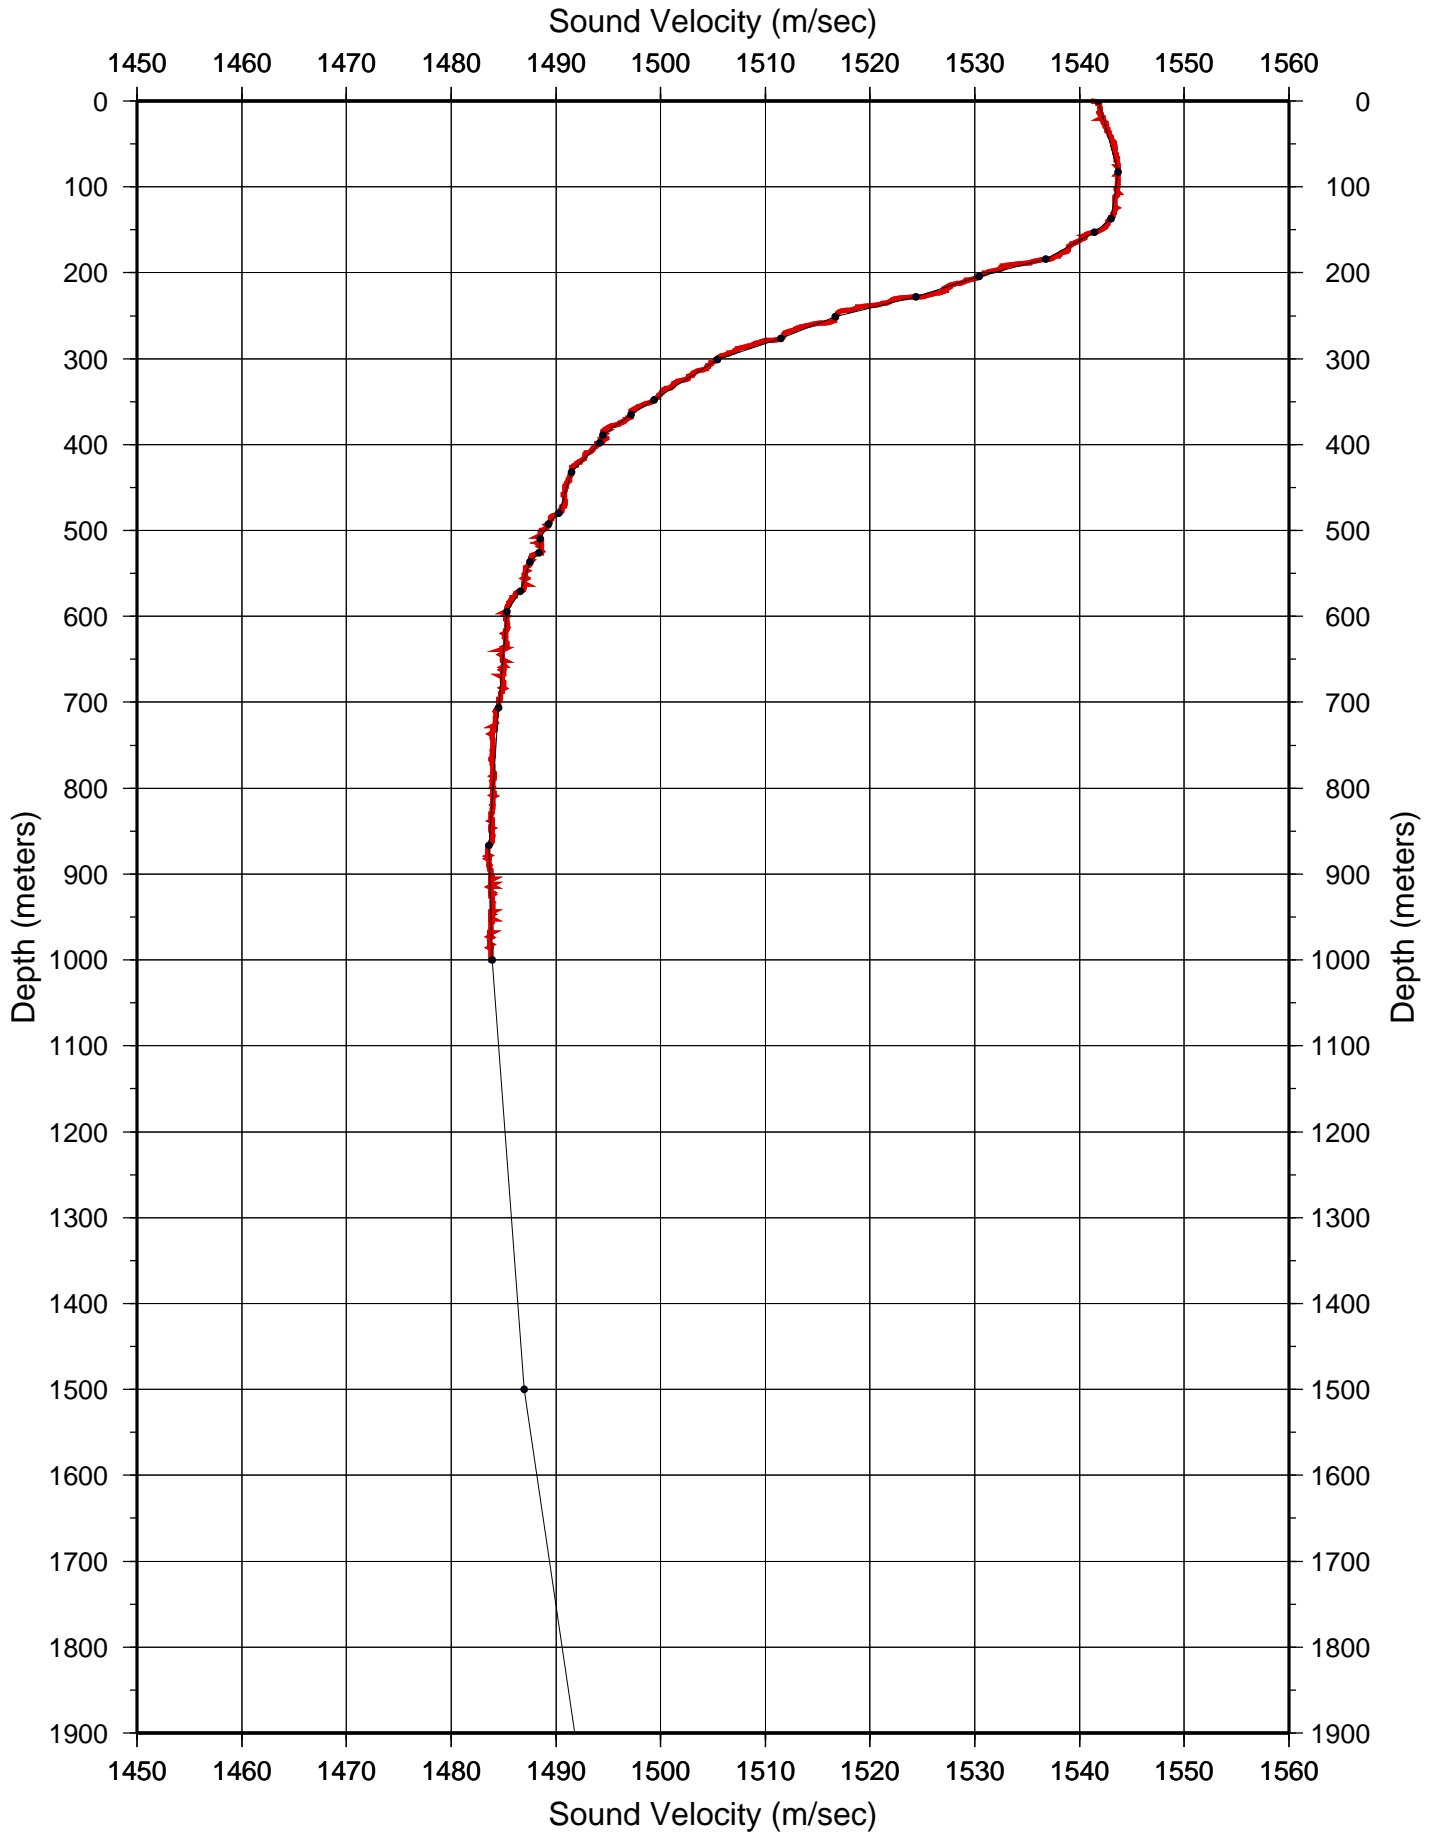

MGLN02MV

R/V Melville

SVP data plots

22-Apr-2006 - Apra, Guam
13-May-2006 - Yokohama, Japan

SVP profiles.

Scripps Institution of Oceanography
Shipboard Computer Group
9500 Gilman Dr.
La Jolla, CA 92093-0223
E-Mail: scg@ucsd.edu
Phone: (858) 534-6054

MGLN02MV.svp.01/TF_00006.edf

MGLN02MV.svp.04/TF_00010.EDF

MGLN02MV.svp.05/TF_00011.EDF

MGLN02MV.svp.06/TF_00012.EDF

MGLN02MV.svp.07/TF_00013.EDF

MGLN02MV.svp.08/TF_00014.EDF

MGLN02MV.svp.09/TF_00015.EDF