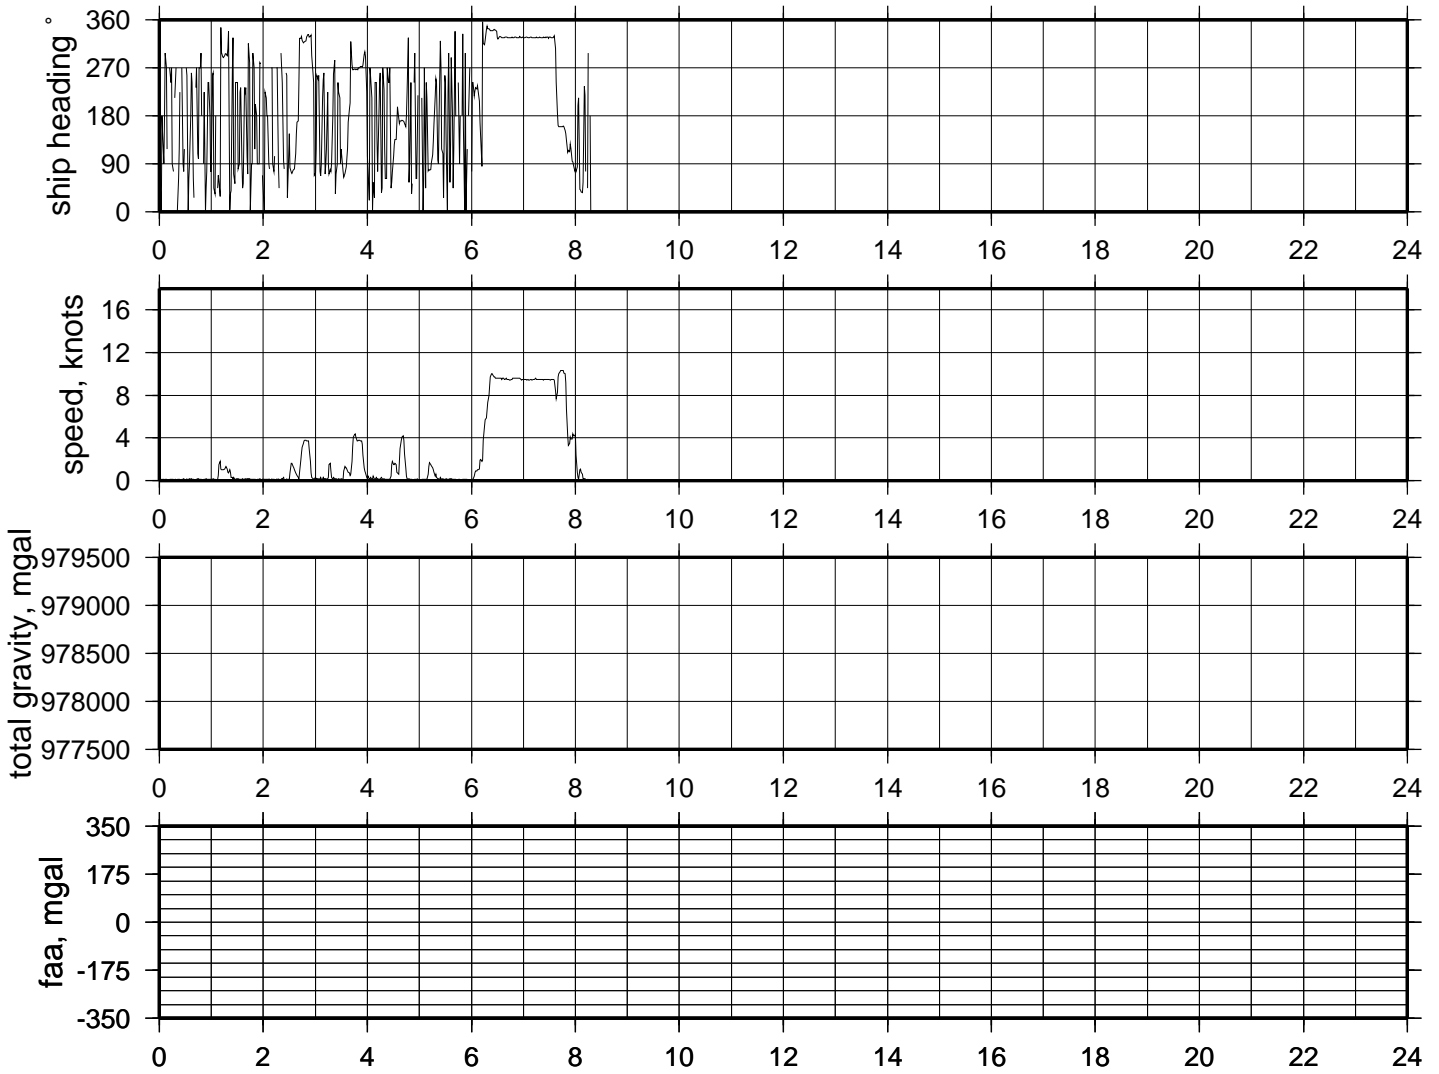

MGLN02MV

R/V Melville

UW Summary plots

22-Apr-2006 - Apra, Guam
13-May-2006 - Yokohama, Japan

The UWPROF plots, contain the underway geology data plotted verses distance in nautical miles from the start of the leg. The data contained is, Free Air Gravity Anomaly, Magntic Anomaly, and the Vertical depth.

GMT 2006 Apr 19 00:06:16

U/W data MGLN02MV 2006apr19

GMT 2006 Apr 20 00:06:24

U/W data MGLN02MV 2006apr20

GMT 2006 Apr 20 09:19:38

U/W data MGLN02MV 2006apr21

GMT 2006 Apr 22 00:07:49

U/W data MGLN02MV 2006apr22