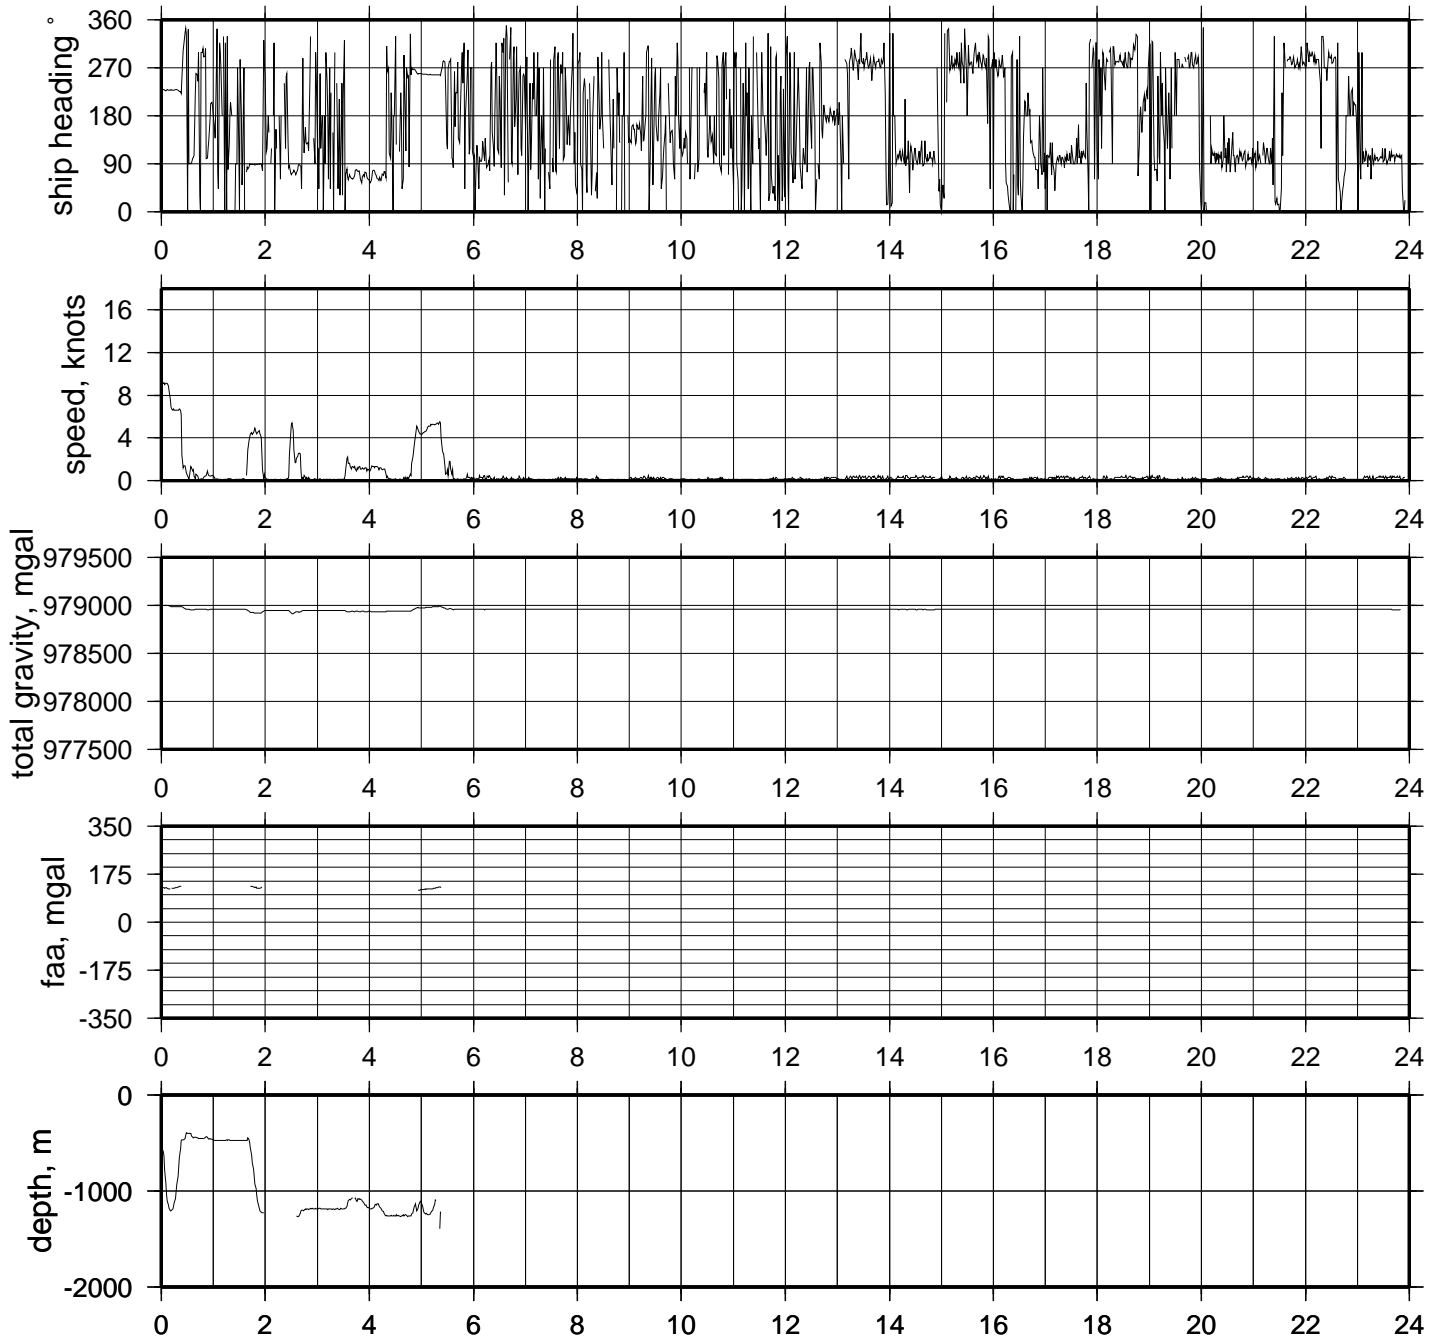

MGLN02MV

R/V Melville

UW Summary plots

22-Apr-2006 - Apra, Guam
13-May-2006 - Yokohama, Japan

The UWPROF plots, contain the underway geology data plotted verses distance in nautical miles from the start of the leg. The data contained is, Free Air Gravity Anomaly, Magntic Anomaly, and the Vertical depth.

GMT 2006 May 5 00:07:42

U/W data MGLN02MV 2006may05

GMT 2006 May 6 00:08:50

U/W data MGLN02MV 2006may06

GMT 2006 May 7 00:09:35

U/W data MGLN02MV 2006may07

GMT 2006 May 8 00:07:48

U/W data MGLN02MV 2006may08