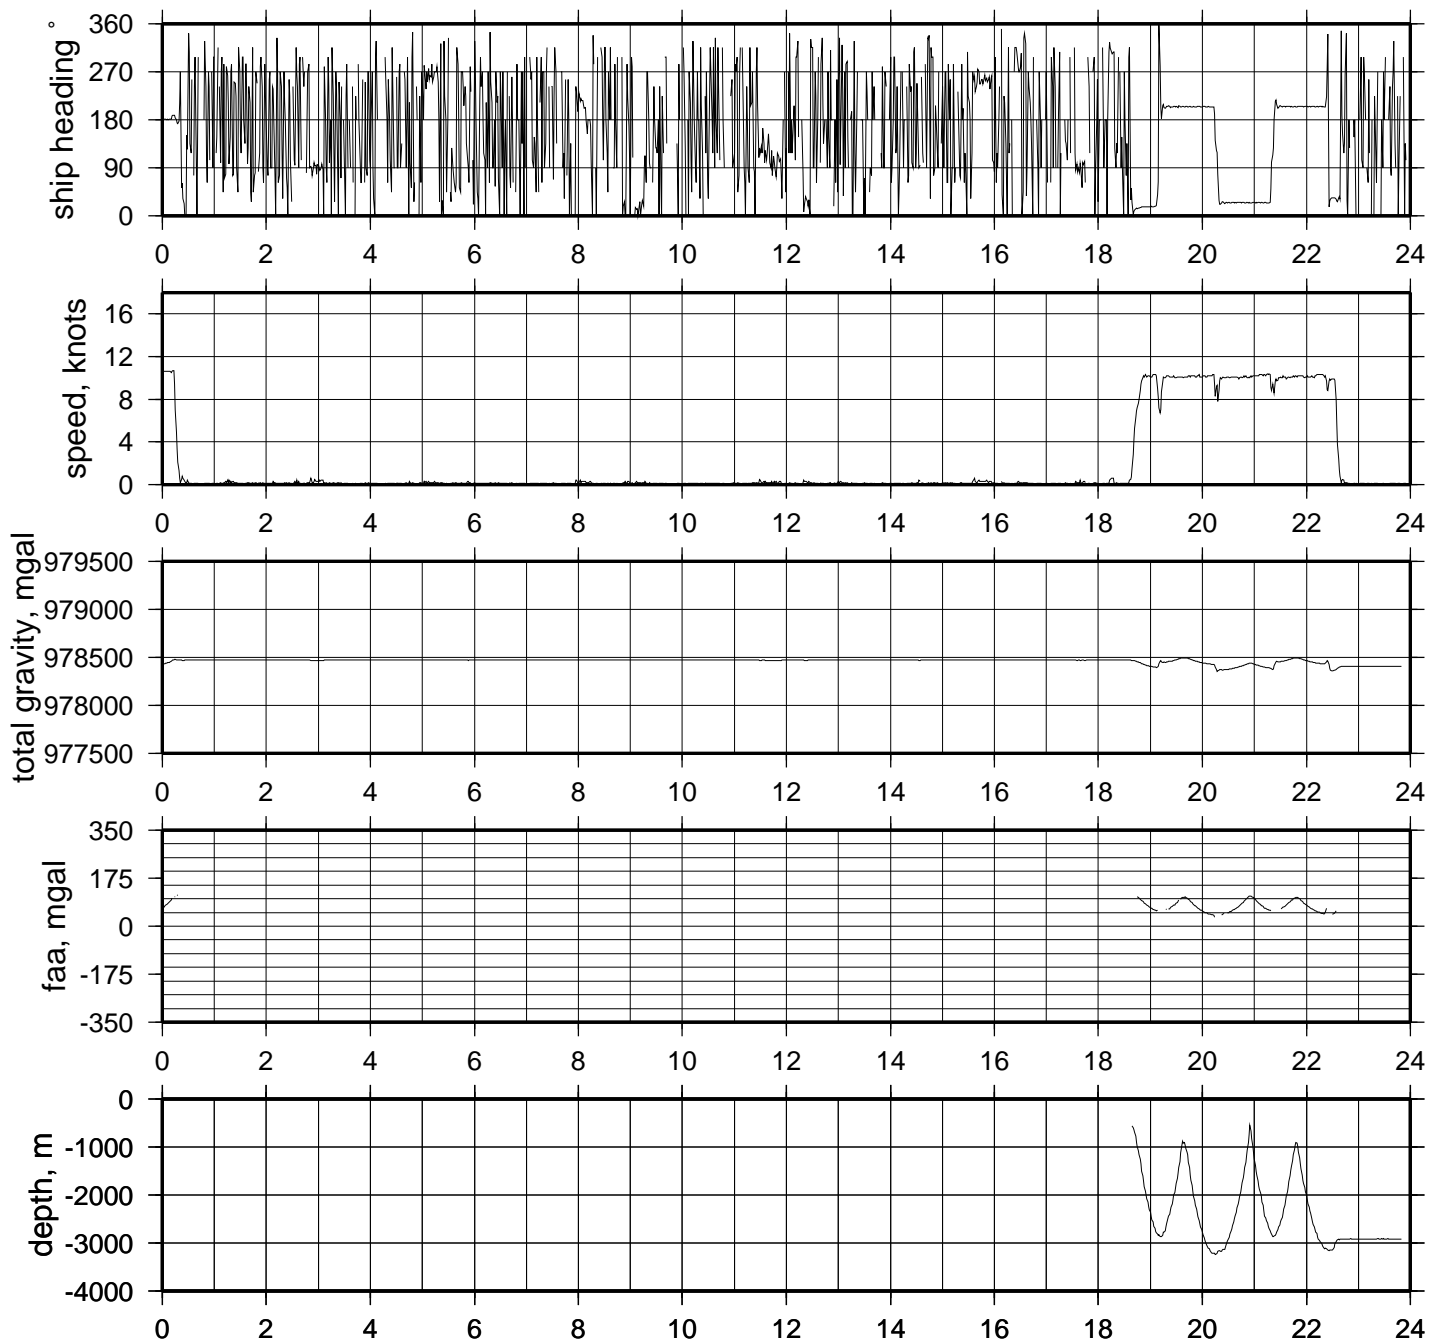

U/W data MGLN02MV 2006apr23

GMT 2006 Apr 24 00:07:28