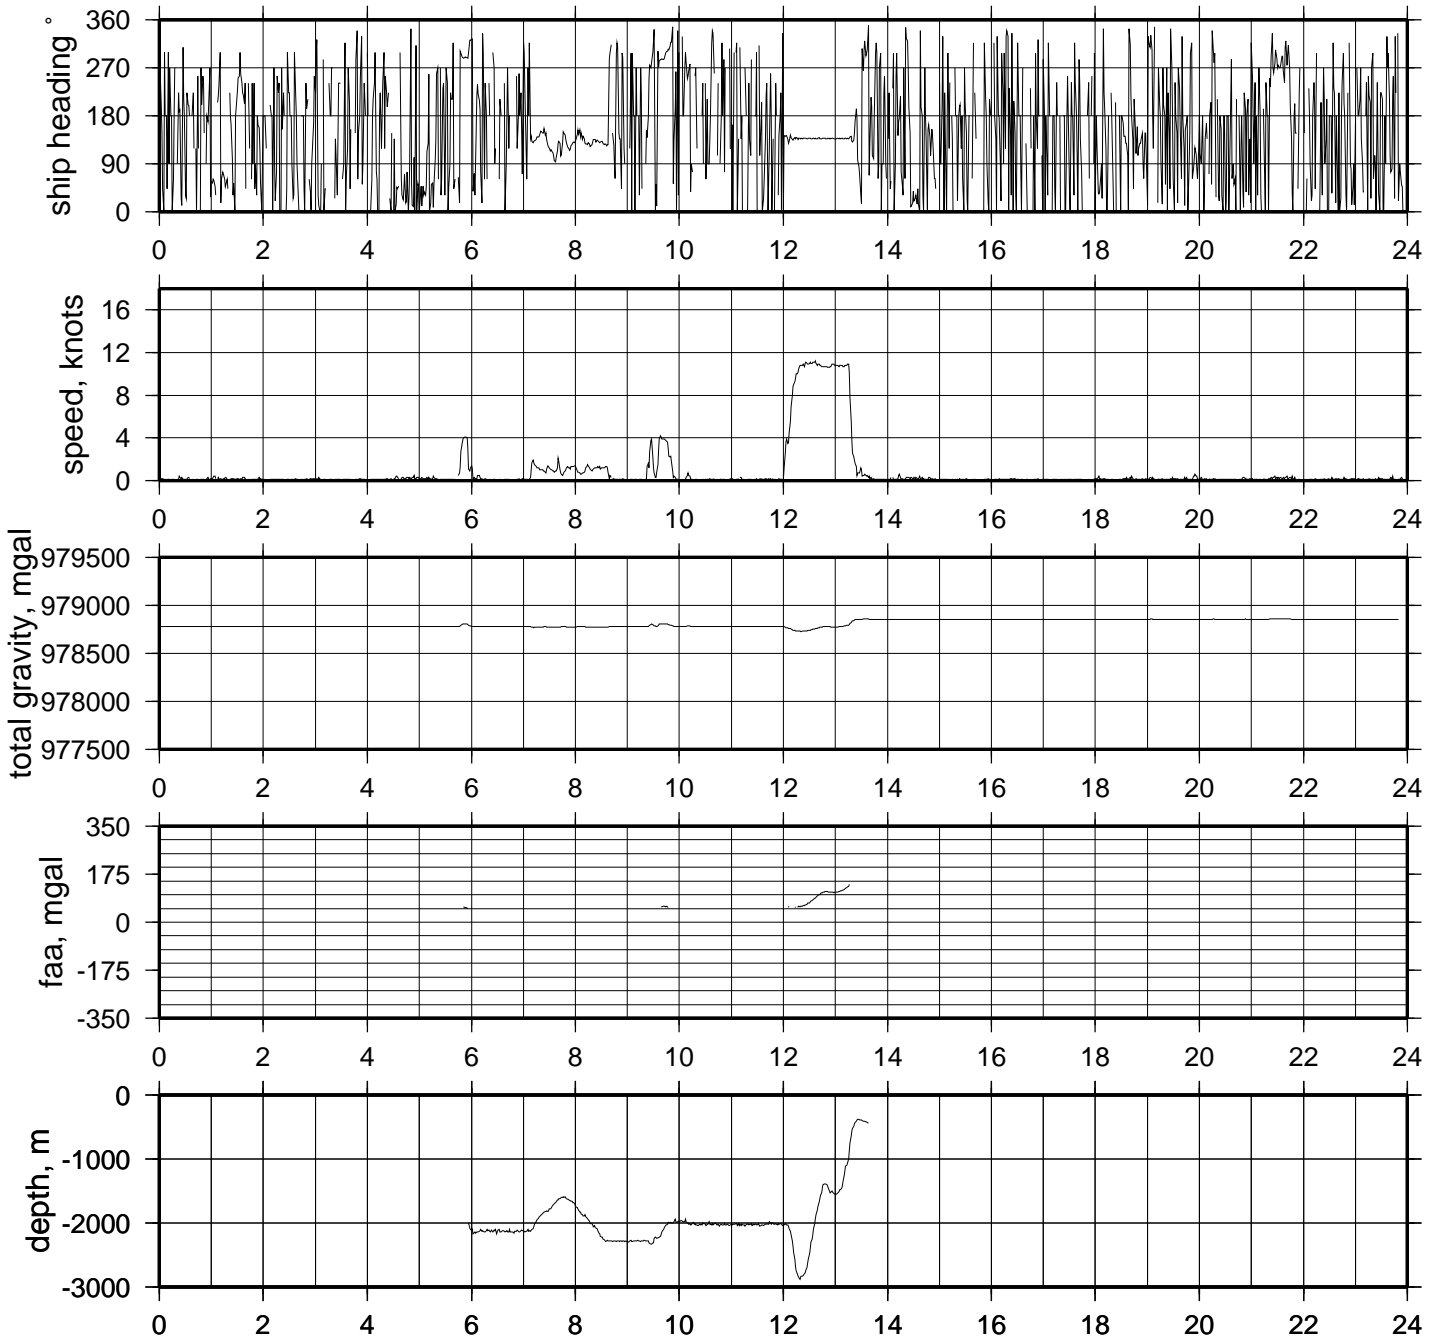

MGLN02MV

R/V Melville

UW Summary plots

22-Apr-2006 - Apra, Guam
13-May-2006 - Yokohama, Japan

The UWPROF plots, contain the underway geology data plotted verses distance in nautical miles from the start of the leg. The data contained is, Free Air Gravity Anomaly, Magntic Anomaly, and the Vertical depth.

GMT 2006 May 1 00:08:18

U/W data MGLN02MV 2006may01

GMT 2006 May 2 00:09:43

U/W data MGLN02MV 2006may02

GMT 2006 May 3 00:07:23

U/W data MGLN02MV 2006may03

GMT 2006 May 4 00:08:11

U/W data MGLN02MV 2006may04