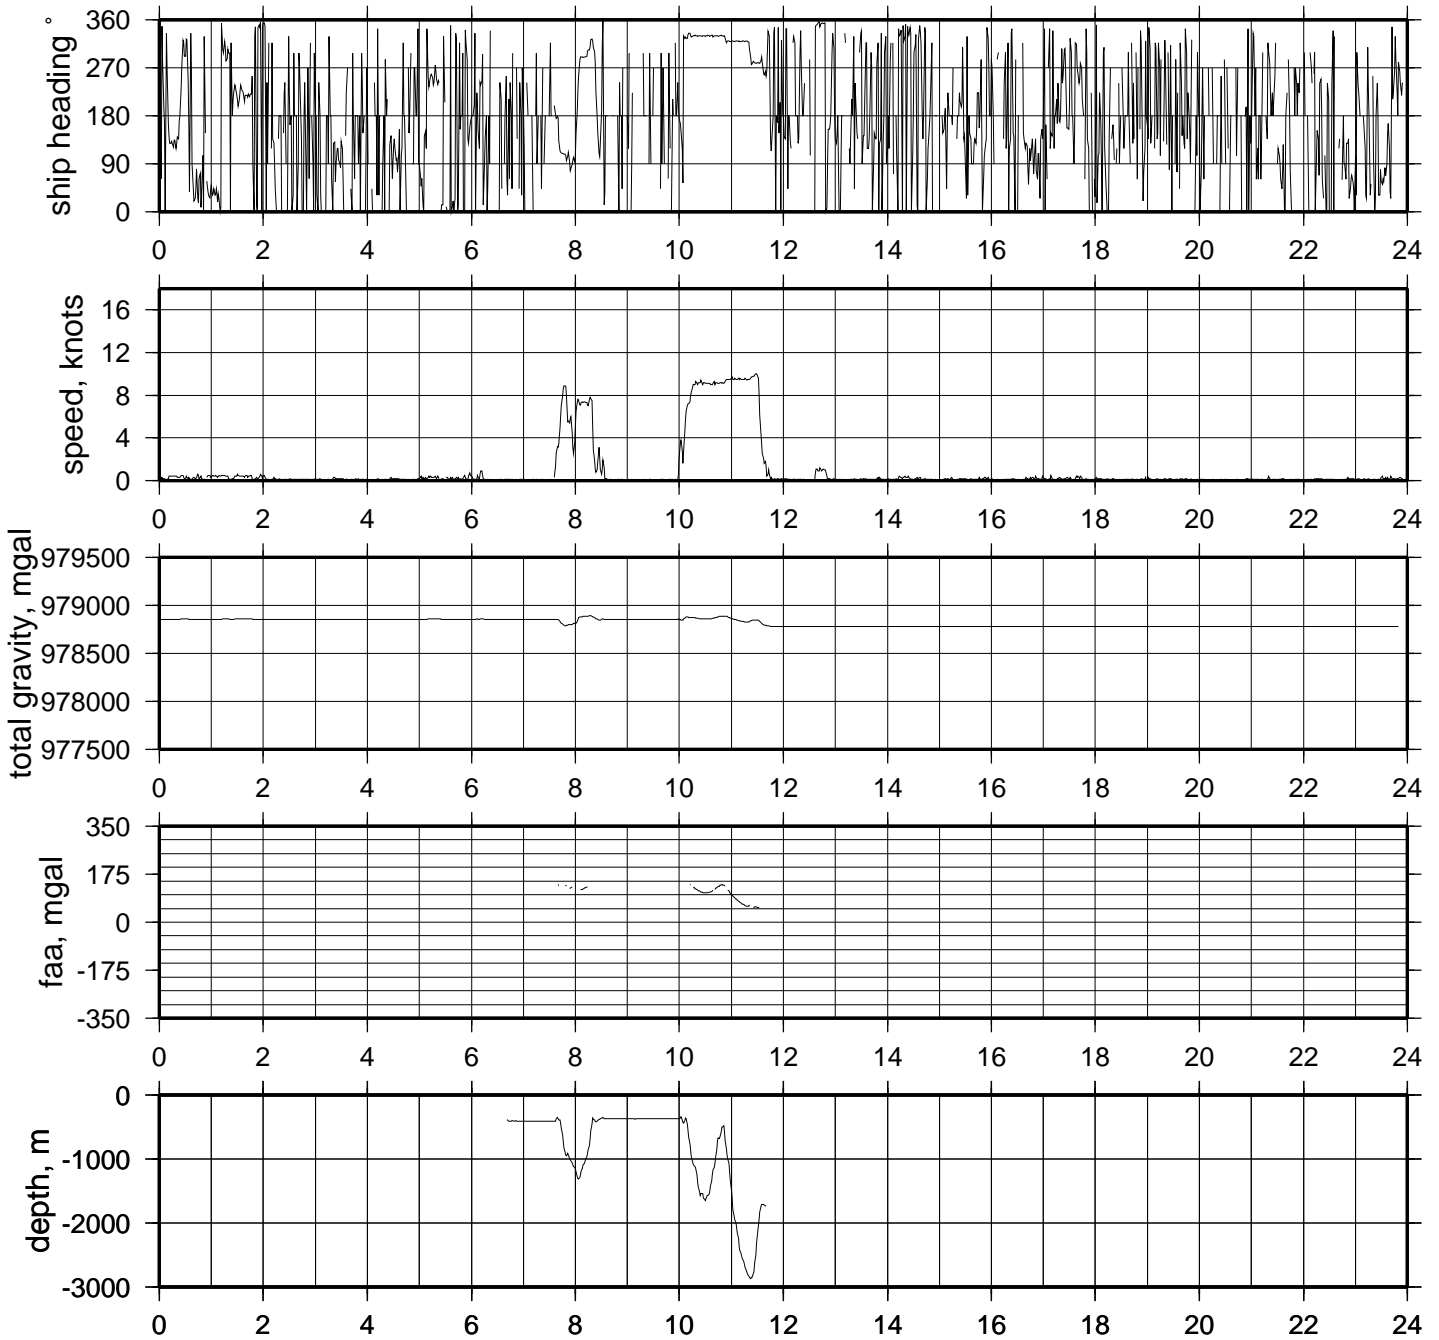

MGLN02MV

R/V Melville

UW Summary plots

22-Apr-2006 - Apra, Guam
13-May-2006 - Yokohama, Japan

The UWPROF plots, contain the underway geology data plotted verses distance in nautical miles from the start of the leg. The data contained is, Free Air Gravity Anomaly, Magntic Anomaly, and the Vertical depth.

GMT 2006 May 1 00:08:18

U/W data MGLN02MV 2006may01

GMT 2006 May 2 00:09:43

U/W data MGLN02MV 2006may02

GMT 2006 May 3 00:07:23

U/W data MGLN02MV 2006may03

GMT 2006 May 4 00:08:11

U/W data MGLN02MV 2006may04