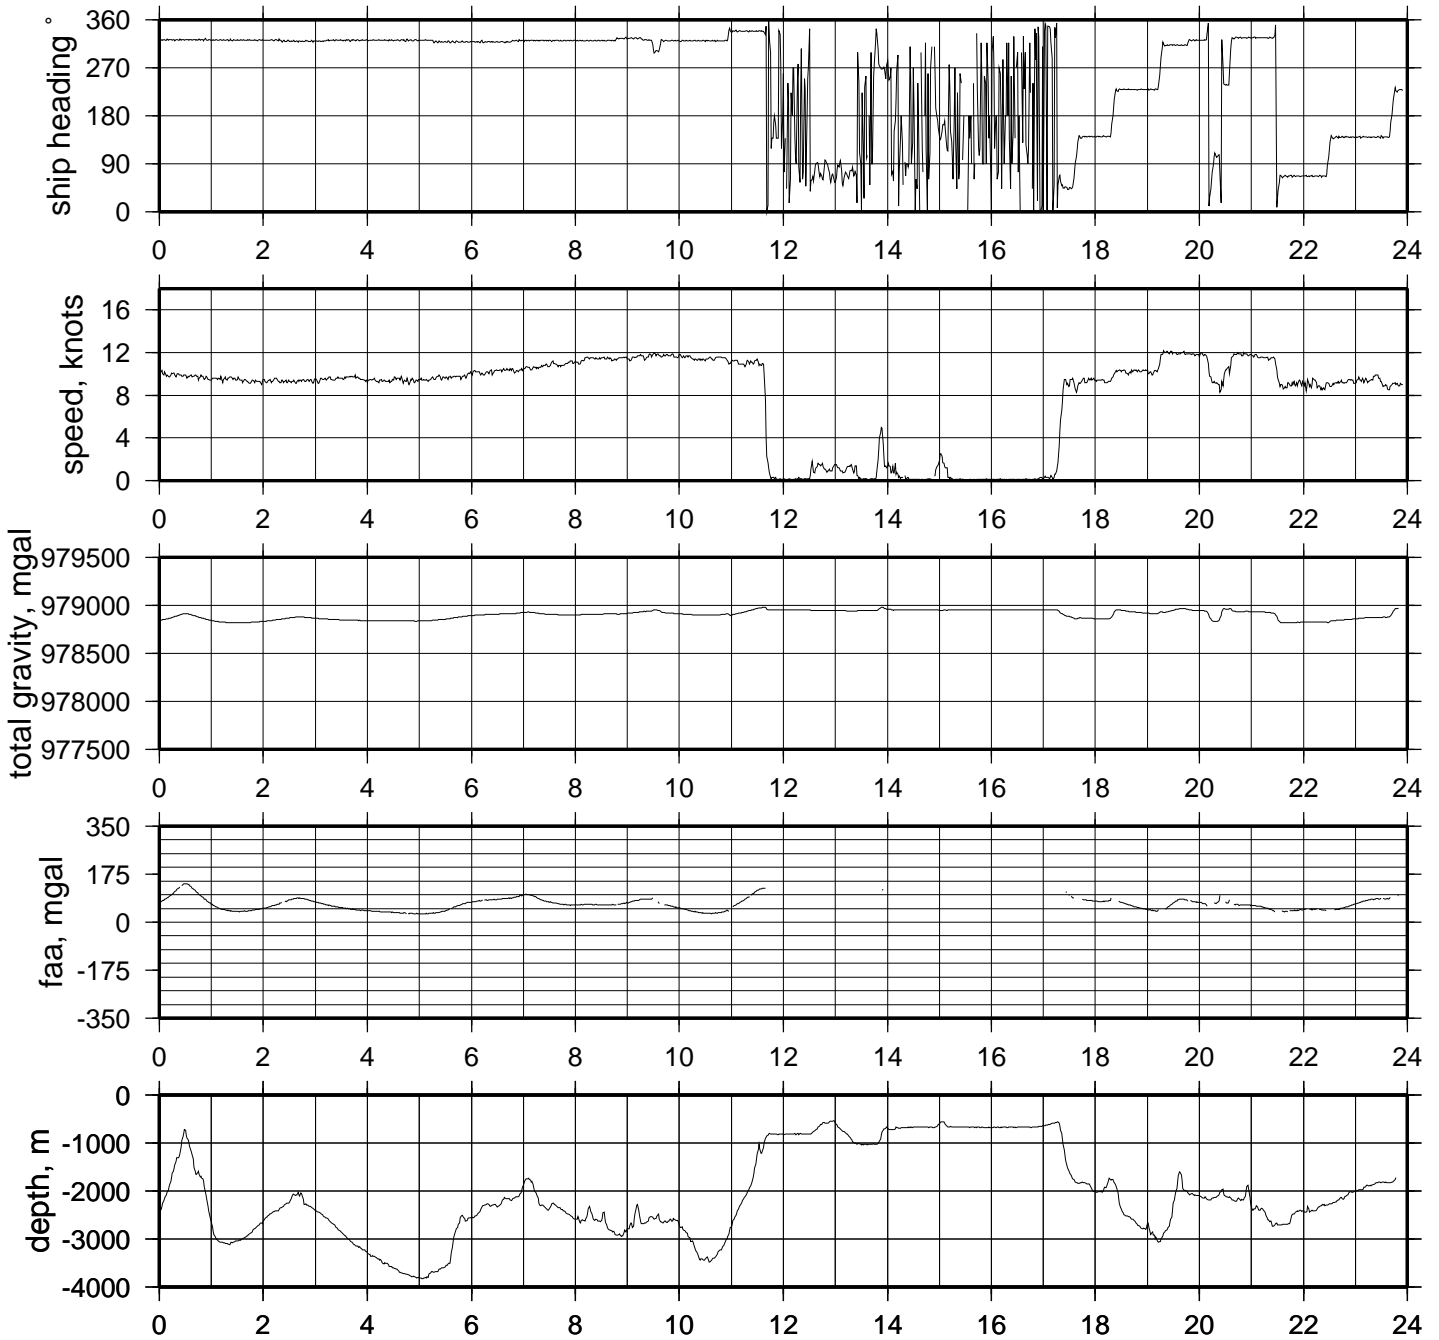

MGLN02MV

R/V Melville

UW Summary plots

22-Apr-2006 - Apra, Guam
13-May-2006 - Yokohama, Japan

The UWPROF plots, contain the underway geology data plotted verses distance in nautical miles from the start of the leg. The data contained is, Free Air Gravity Anomaly, Magntic Anomaly, and the Vertical depth.

GMT 2006 Apr 27 00:08:00

U/W data MGLN02MV 2006apr27

GMT 2006 Apr 28 00:07:27

U/W data MGLN02MV 2006apr28

GMT 2006 Apr 29 00:09:11

U/W data MGLN02MV 2006apr29

GMT 2006 Apr 30 00:07:00

U/W data MGLN02MV 2006apr30

GMT 2006 May 1 00:08:18

U/W data MGLN02MV 2006may01

GMT 2006 May 2 00:09:43

U/W data MGLN02MV 2006may02

GMT 2006 May 3 00:07:23

U/W data MGLN02MV 2006may03

GMT 2006 May 4 00:08:11

U/W data MGLN02MV 2006may04

GMT 2006 May 5 00:07:42

U/W data MGLN02MV 2006may05

GMT 2006 May 6 00:08:50

U/W data MGLN02MV 2006may06

GMT 2006 May 7 00:09:35

U/W data MGLN02MV 2006may07

GMT 2006 May 8 00:07:48

U/W data MGLN02MV 2006may08