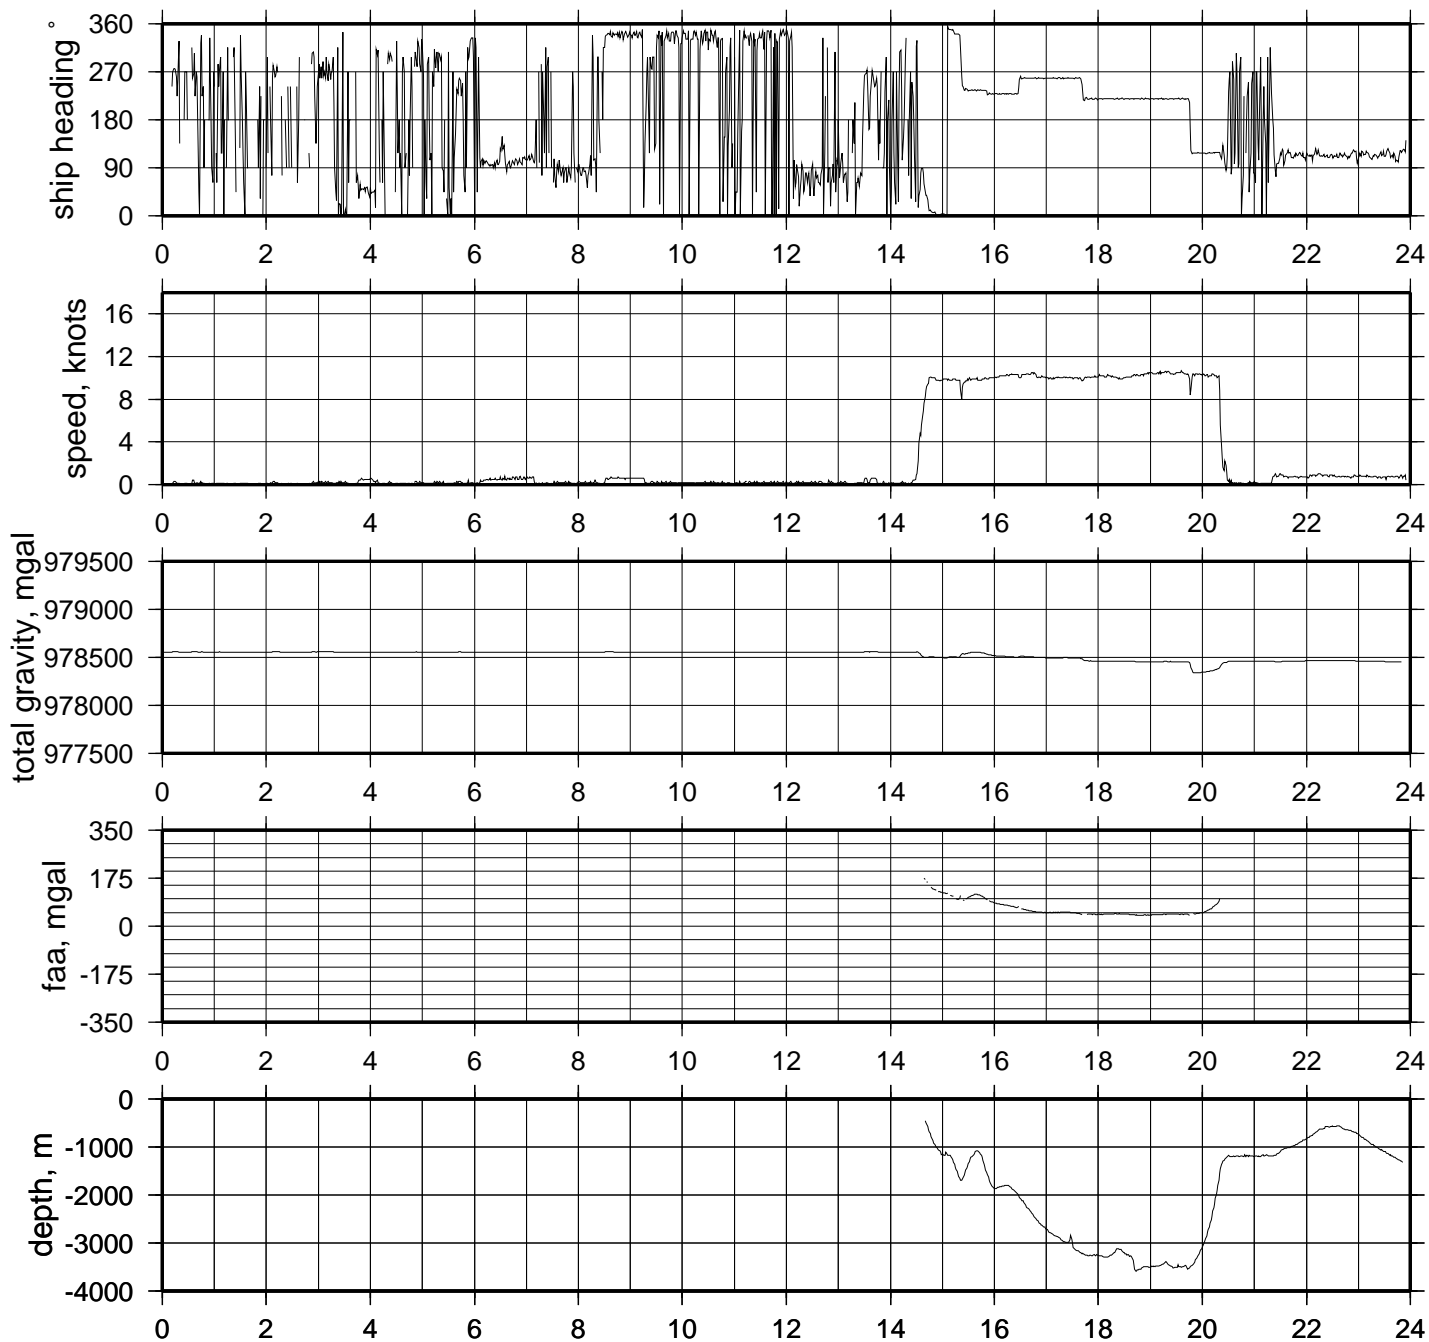

MGLN02MV

R/V Melville

UW Summary plots

22-Apr-2006 - Apra, Guam
13-May-2006 - Yokohama, Japan

The UWPROF plots, contain the underway geology data plotted verses distance in nautical miles from the start of the leg. The data contained is, Free Air Gravity Anomaly, Magntic Anomaly, and the Vertical depth.

GMT 2006 Apr 23 00:06:54

U/W data MGLN02MV 2006apr23

GMT 2006 Apr 24 00:07:28

U/W data MGLN02MV 2006apr24

GMT 2006 Apr 25 00:08:11

U/W data MGLN02MV 2006apr25

GMT 2006 Apr 26 00:09:28

U/W data MGLN02MV 2006apr26

GMT 2006 Apr 27 00:08:00

U/W data MGLN02MV 2006apr27

GMT 2006 Apr 28 00:07:27

U/W data MGLN02MV 2006apr28

GMT 2006 Apr 29 00:09:11

U/W data MGLN02MV 2006apr29

GMT 2006 Apr 30 00:07:00

U/W data MGLN02MV 2006apr30