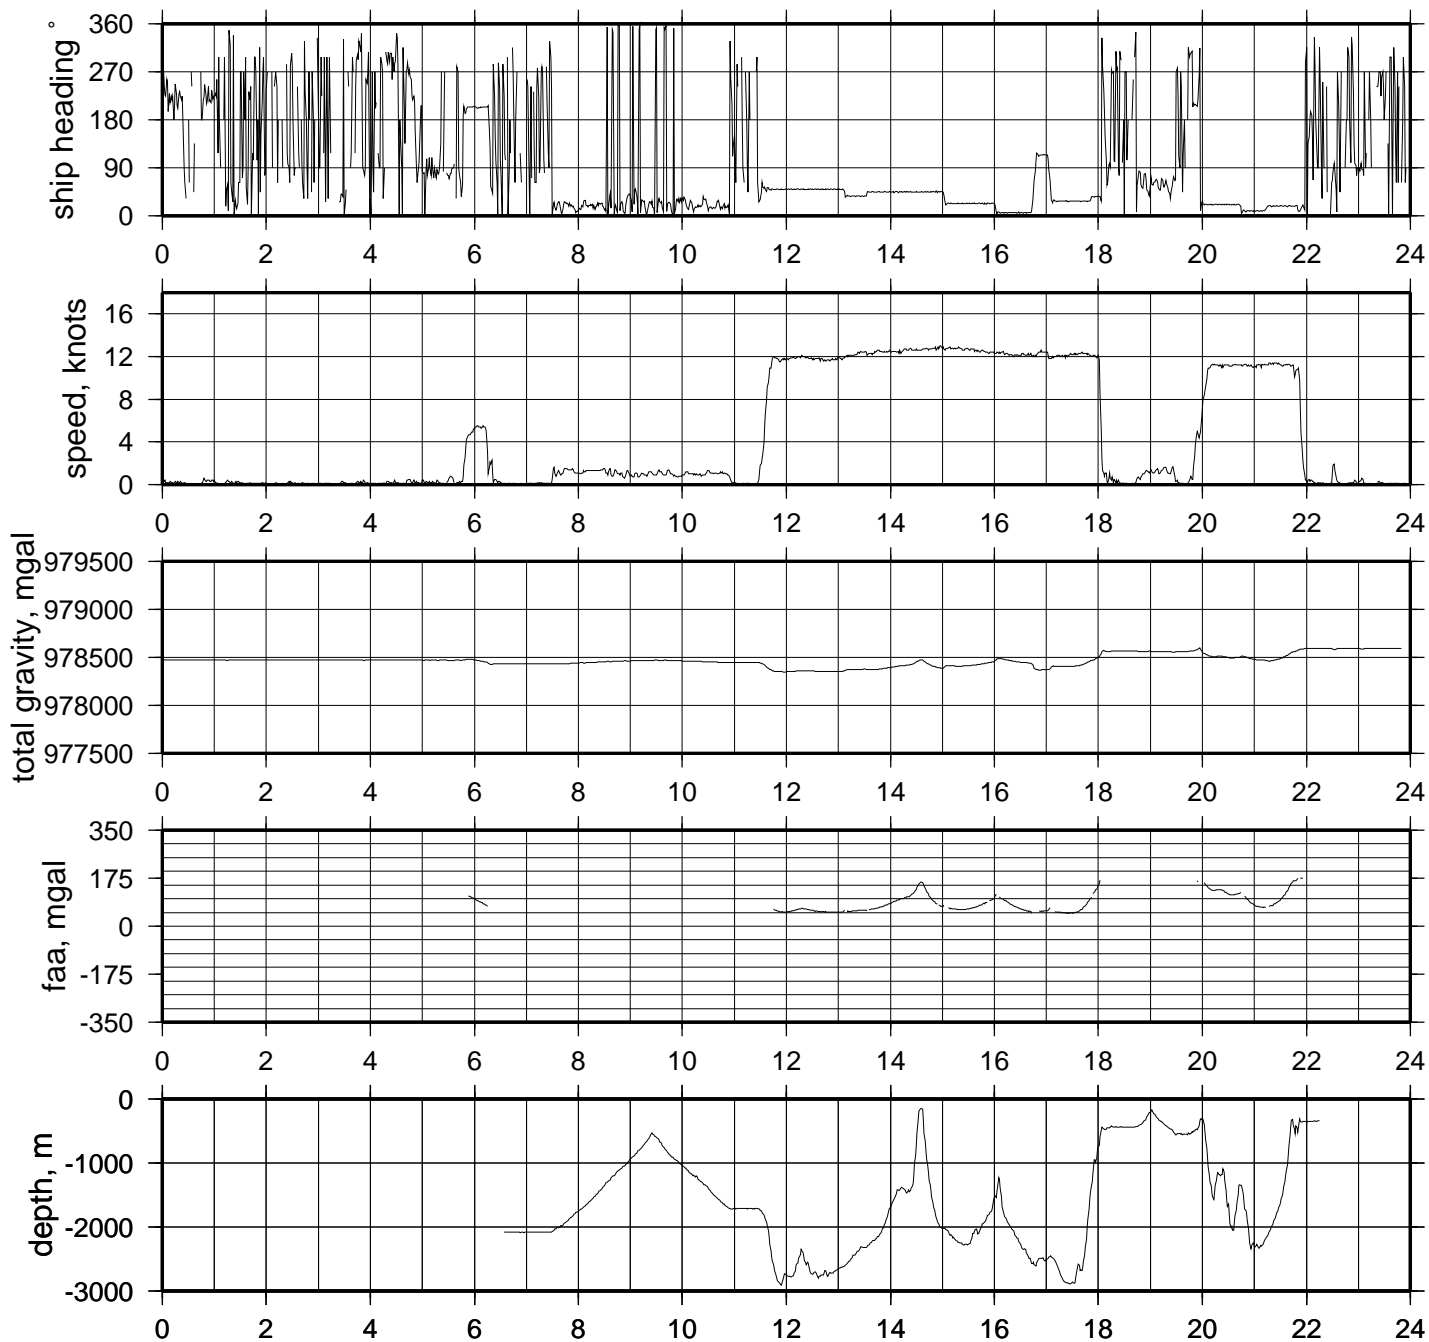

MGLN02MV

R/V Melville

UW Summary plots

22-Apr-2006 - Apra, Guam
13-May-2006 - Yokohama, Japan

The UWPROF plots, contain the underway geology data plotted verses distance in nautical miles from the start of the leg. The data contained is, Free Air Gravity Anomaly, Magntic Anomaly, and the Vertical depth.

GMT 2006 Apr 23 00:06:54

U/W data MGLN02MV 2006apr23

GMT 2006 Apr 24 00:07:28

U/W data MGLN02MV 2006apr24

GMT 2006 Apr 25 00:08:11

U/W data MGLN02MV 2006apr25

GMT 2006 Apr 26 00:09:28

U/W data MGLN02MV 2006apr26

GMT 2006 Apr 27 00:08:00

U/W data MGLN02MV 2006apr27

GMT 2006 Apr 28 00:07:27

U/W data MGLN02MV 2006apr28

GMT 2006 Apr 29 00:09:11

U/W data MGLN02MV 2006apr29

GMT 2006 Apr 30 00:07:00

U/W data MGLN02MV 2006apr30