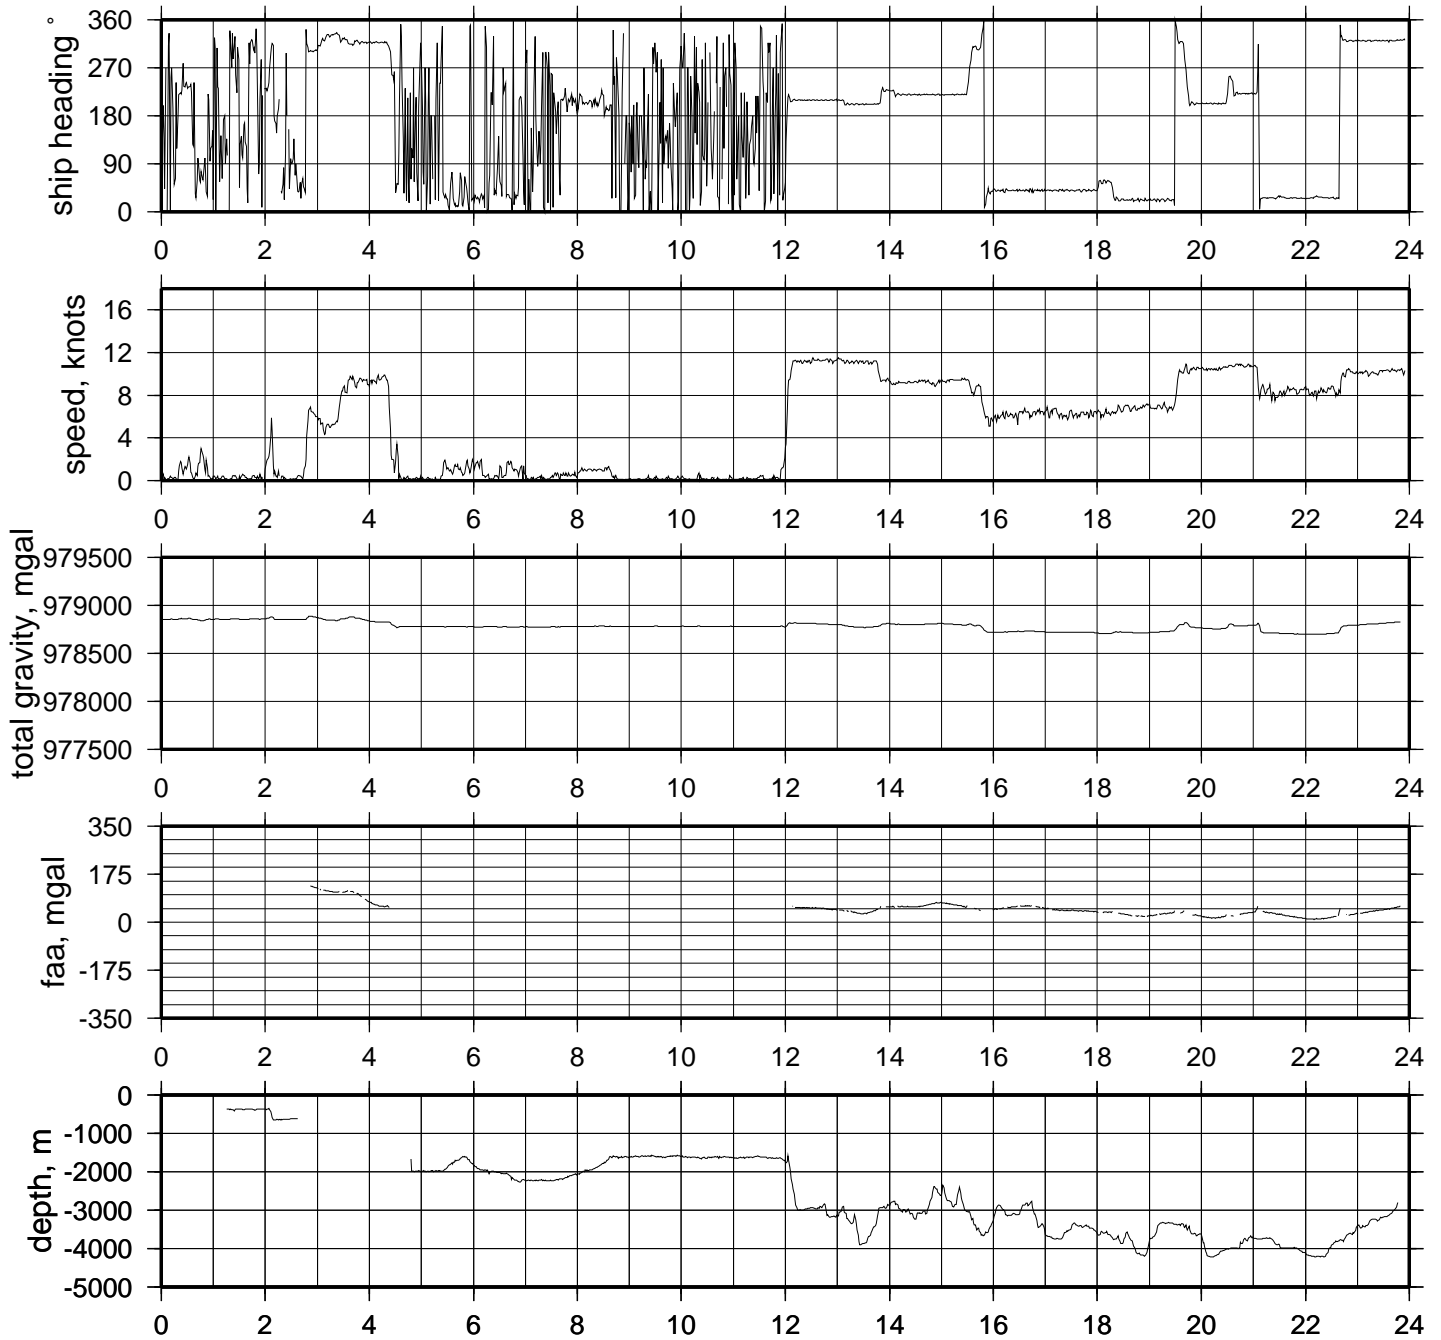

MGLN02MV

R/V Melville

UW Summary plots

22-Apr-2006 - Apra, Guam
13-May-2006 - Yokohama, Japan

The UWPROF plots, contain the underway geology data plotted verses distance in nautical miles from the start of the leg. The data contained is, Free Air Gravity Anomaly, Magntic Anomaly, and the Vertical depth.

GMT 2006 May 1 00:08:18

U/W data MGLN02MV 2006may01

GMT 2006 May 2 00:09:43

U/W data MGLN02MV 2006may02

GMT 2006 May 3 00:07:23

U/W data MGLN02MV 2006may03

GMT 2006 May 4 00:08:11

U/W data MGLN02MV 2006may04

GMT 2006 May 5 00:07:42

U/W data MGLN02MV 2006may05

GMT 2006 May 6 00:08:50

U/W data MGLN02MV 2006may06

GMT 2006 May 7 00:09:35

U/W data MGLN02MV 2006may07

GMT 2006 May 8 00:07:48

U/W data MGLN02MV 2006may08