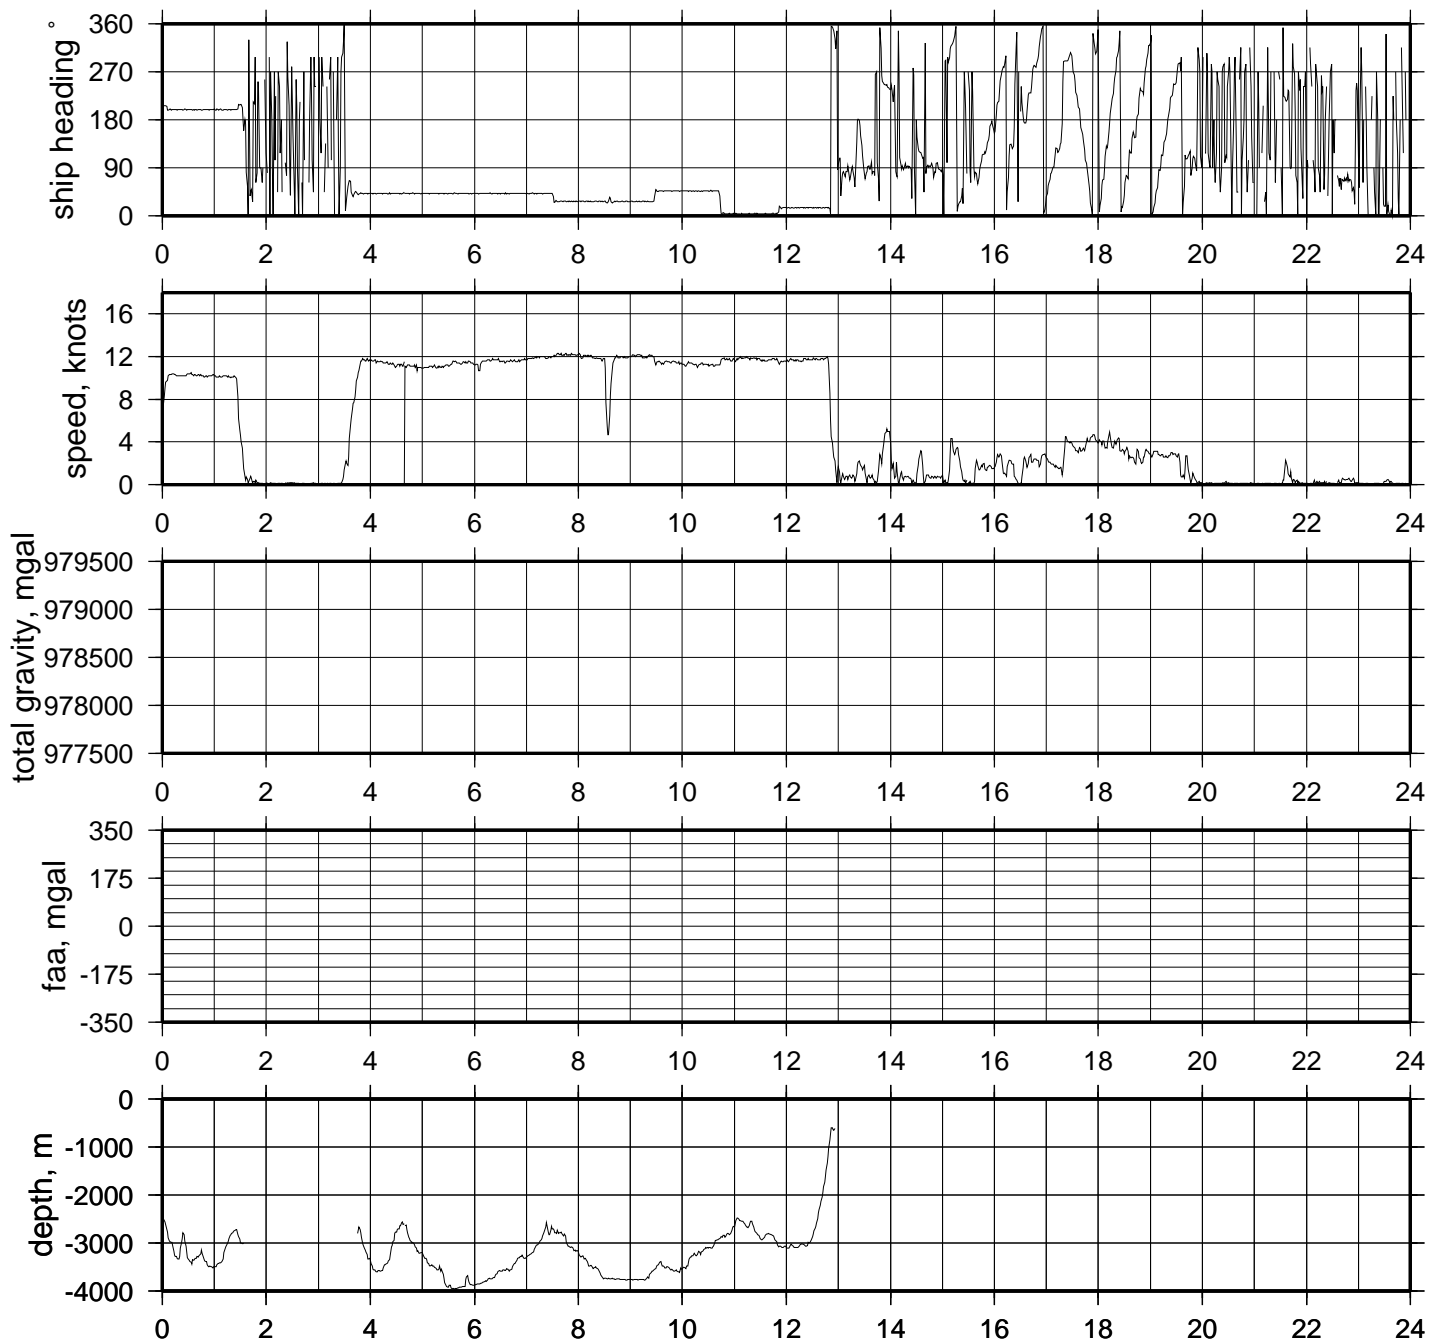

MGLN02MV

R/V Melville

UW Summary plots

22-Apr-2006 - Apra, Guam
13-May-2006 - Yokohama, Japan

The UWPROF plots, contain the underway geology data plotted verses distance in nautical miles from the start of the leg. The data contained is, Free Air Gravity Anomaly, Magntic Anomaly, and the Vertical depth.

GMT 2006 Apr 19 00:06:16

U/W data MGLN02MV 2006apr19

GMT 2006 Apr 20 00:06:24

U/W data MGLN02MV 2006apr20

GMT 2006 Apr 20 09:19:38

U/W data MGLN02MV 2006apr21

GMT 2006 Apr 22 00:07:49

U/W data MGLN02MV 2006apr22