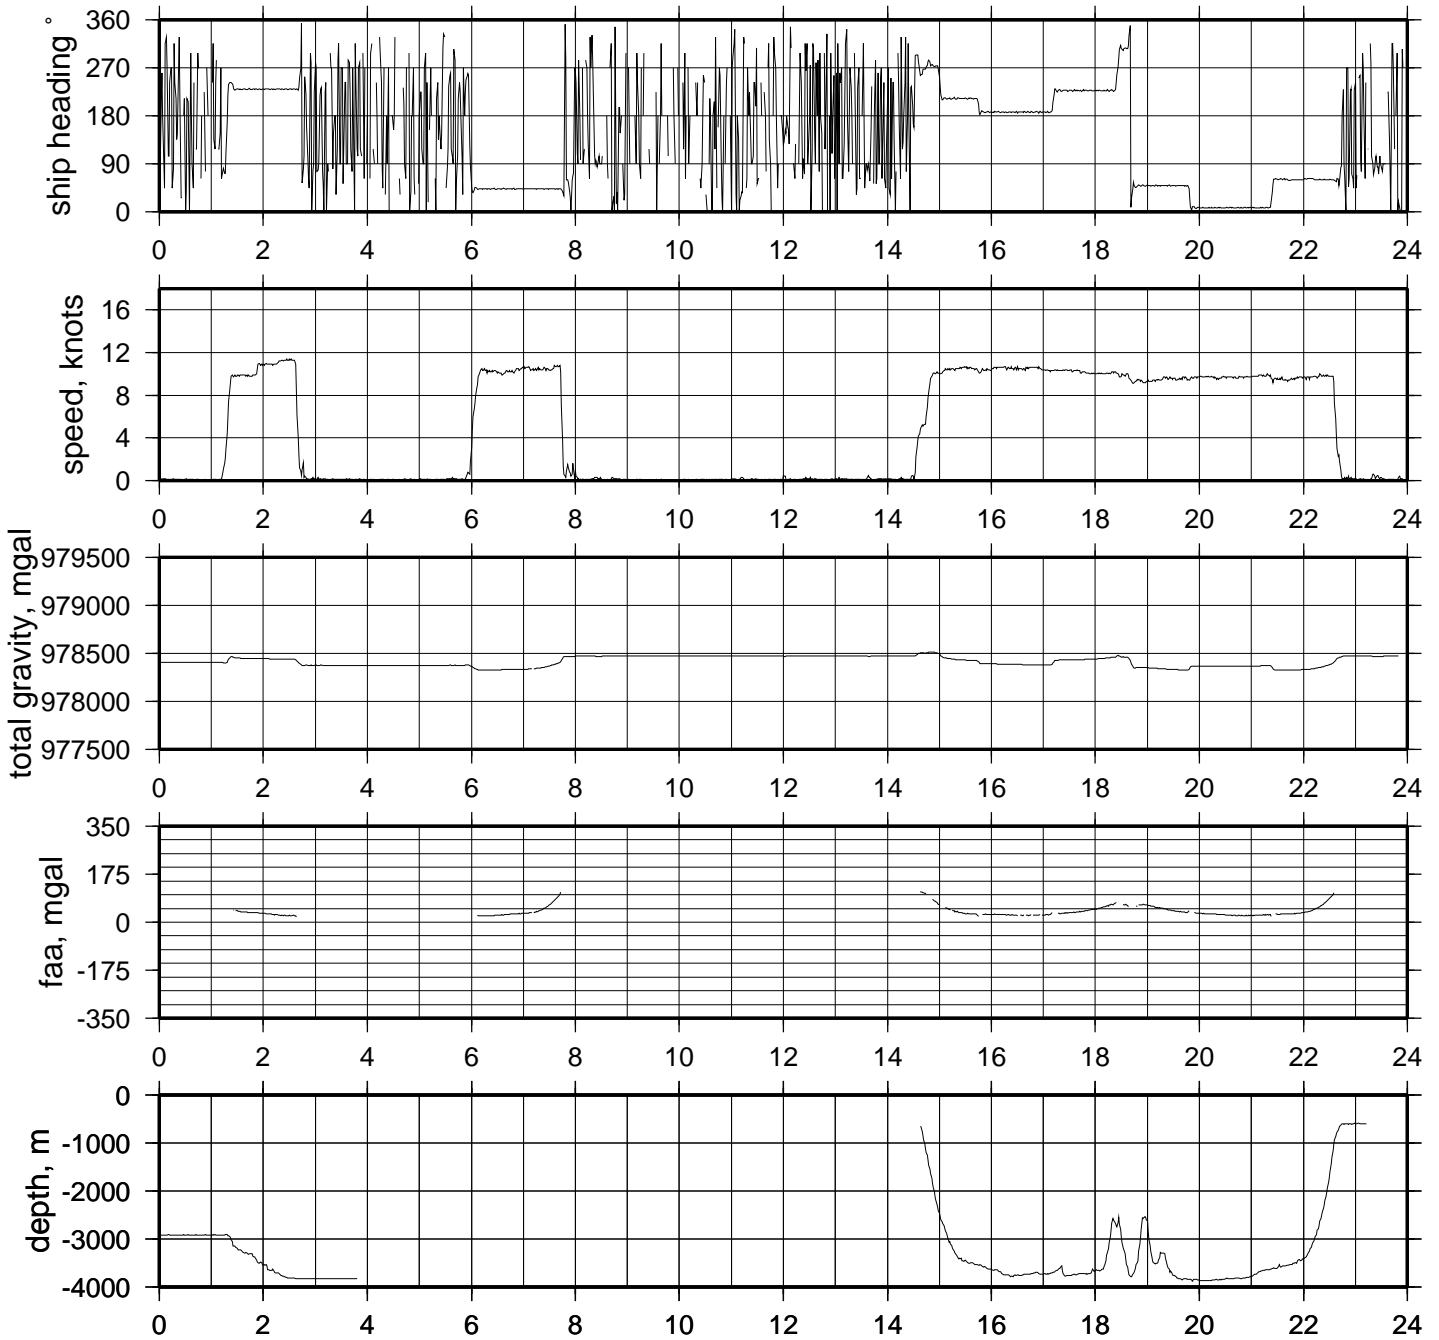

MGLN02MV

R/V Melville

UW Summary plots

22-Apr-2006 - Apra, Guam
13-May-2006 - Yokohama, Japan

The UWPROF plots, contain the underway geology data plotted verses distance in nautical miles from the start of the leg. The data contained is, Free Air Gravity Anomaly, Magntic Anomaly, and the Vertical depth.

GMT 2006 Apr 19 00:06:16

U/W data MGLN02MV 2006apr19

GMT 2006 Apr 20 00:06:24

U/W data MGLN02MV 2006apr20

GMT 2006 Apr 20 09:19:38

U/W data MGLN02MV 2006apr21

GMT 2006 Apr 22 00:07:49

U/W data MGLN02MV 2006apr22

GMT 2006 Apr 23 00:06:54

U/W data MGLN02MV 2006apr23

GMT 2006 Apr 24 00:07:28

U/W data MGLN02MV 2006apr24

GMT 2006 Apr 25 00:08:11

U/W data MGLN02MV 2006apr25

GMT 2006 Apr 26 00:09:28

U/W data MGLN02MV 2006apr26