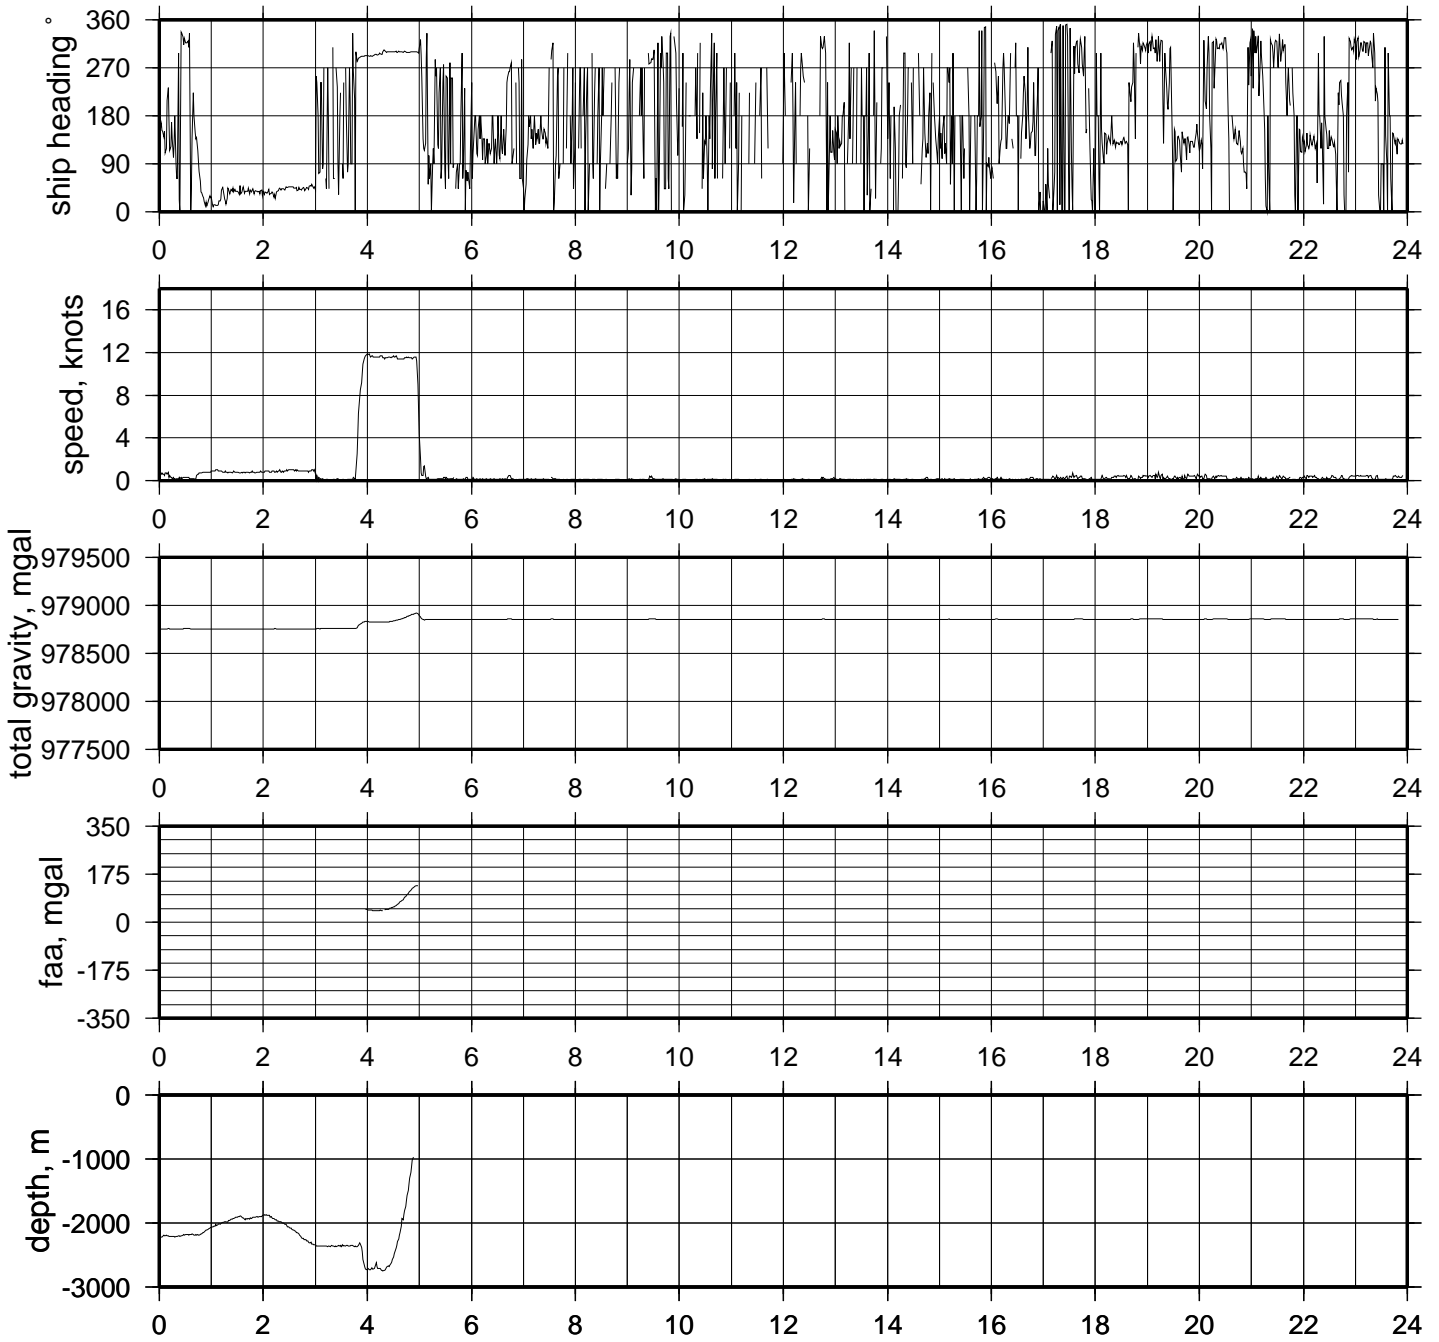

U/W data MGLN02MV 2006may02

GMT 2006 May 3 00:07:23