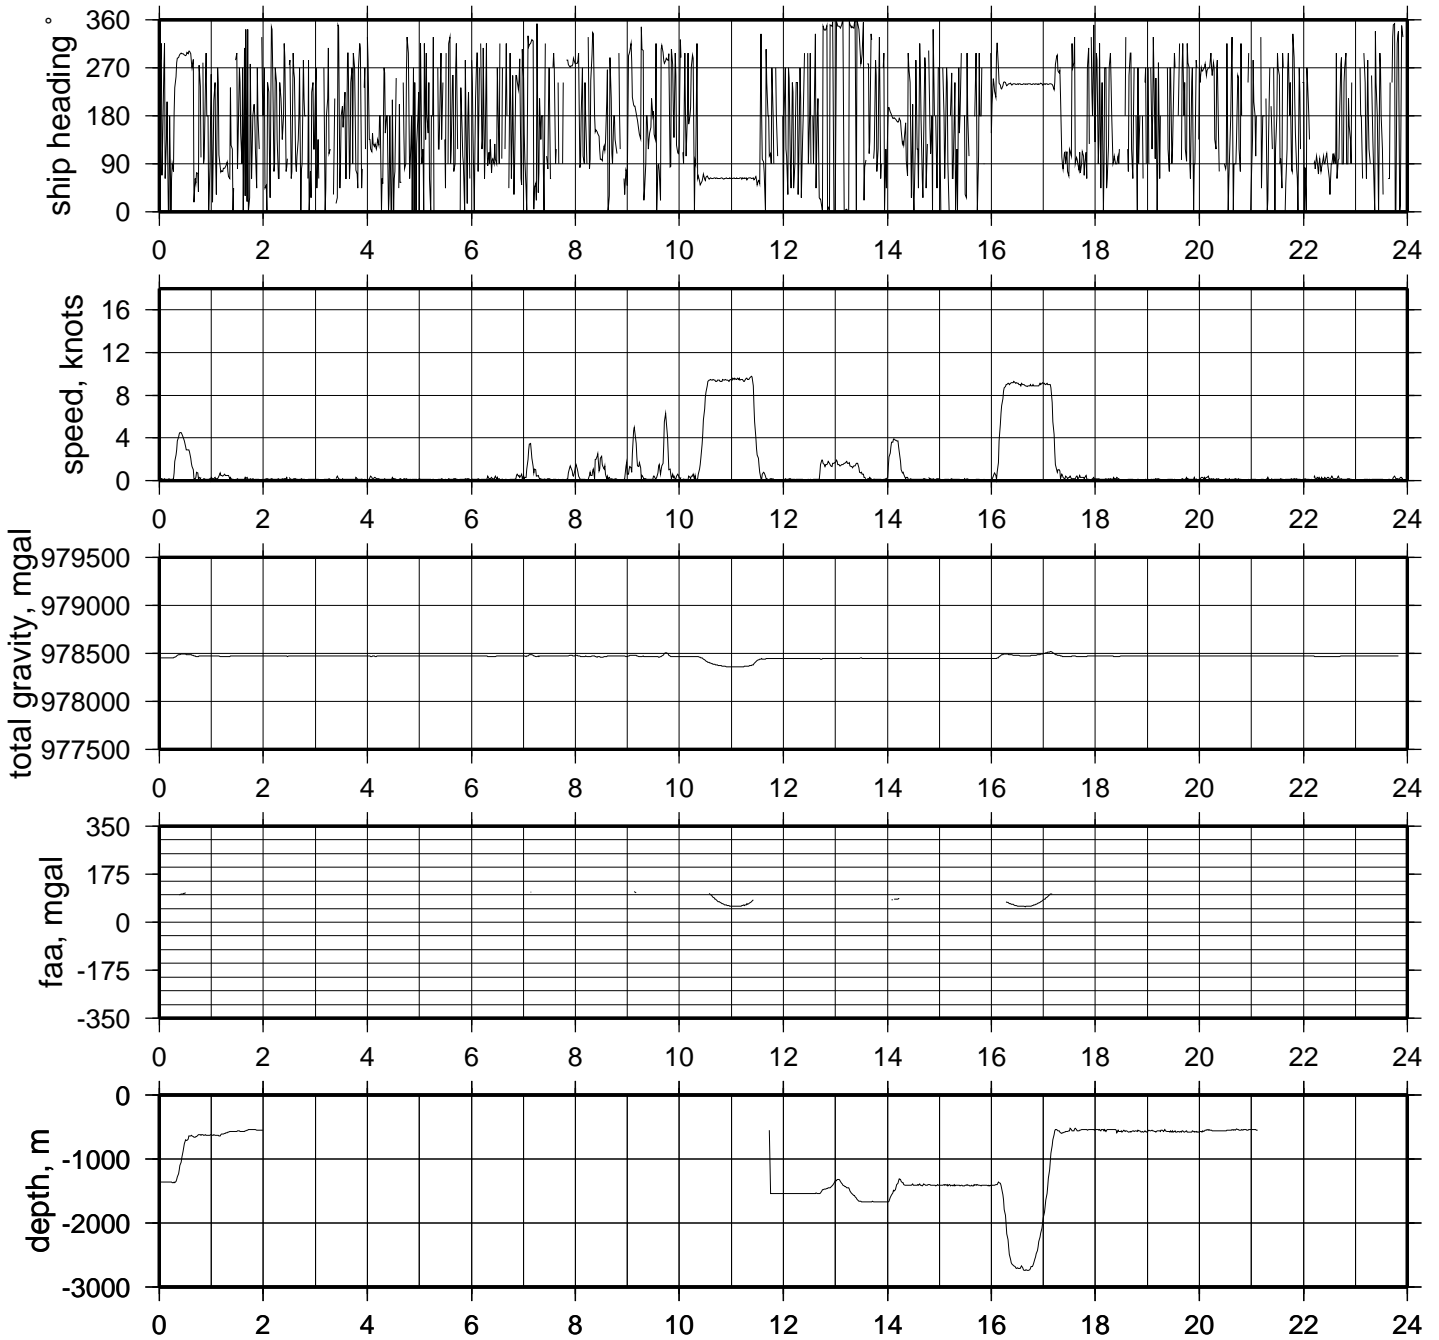

MGLN02MV

R/V Melville

UW Summary plots

22-Apr-2006 - Apra, Guam
13-May-2006 - Yokohama, Japan

The UWPROF plots, contain the underway geology data plotted verses distance in nautical miles from the start of the leg. The data contained is, Free Air Gravity Anomaly, Magntic Anomaly, and the Vertical depth.

GMT 2006 Apr 23 00:06:54

U/W data MGLN02MV 2006apr23

GMT 2006 Apr 24 00:07:28

U/W data MGLN02MV 2006apr24

GMT 2006 Apr 25 00:08:11

U/W data MGLN02MV 2006apr25

GMT 2006 Apr 26 00:09:28

U/W data MGLN02MV 2006apr26

GMT 2006 Apr 27 00:08:00

U/W data MGLN02MV 2006apr27

GMT 2006 Apr 28 00:07:27

U/W data MGLN02MV 2006apr28

GMT 2006 Apr 29 00:09:11

U/W data MGLN02MV 2006apr29

GMT 2006 Apr 30 00:07:00

U/W data MGLN02MV 2006apr30