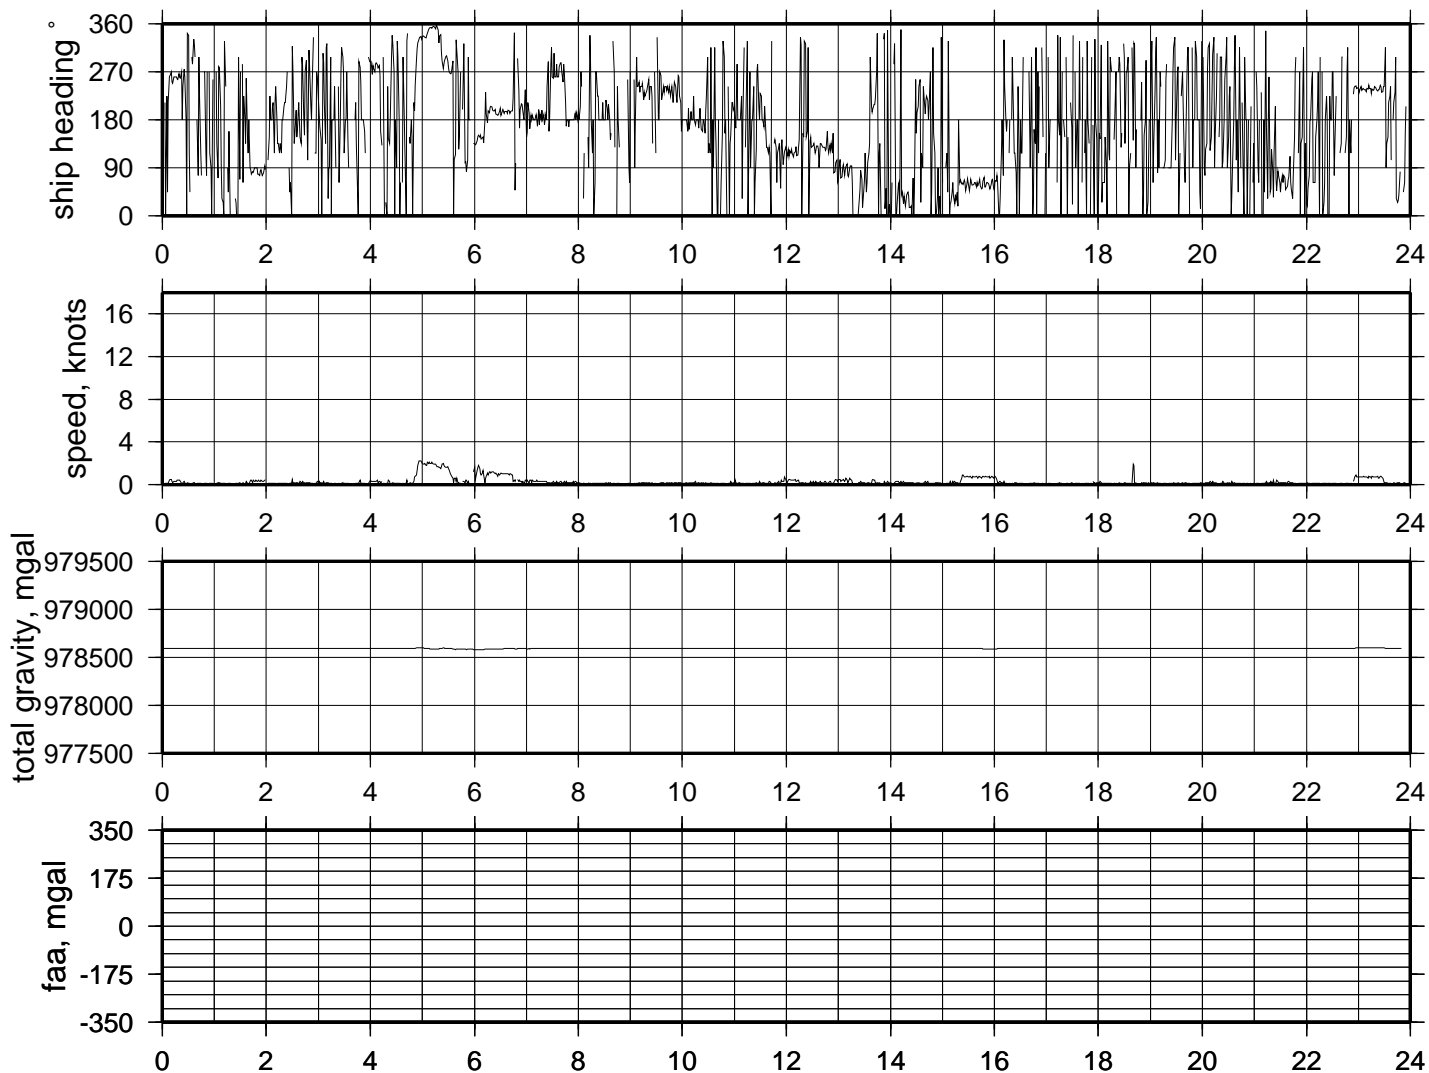

MGLN02MV

R/V Melville

UW Summary plots

22-Apr-2006 - Apra, Guam
13-May-2006 - Yokohama, Japan

The UWPROF plots, contain the underway geology data plotted verses distance in nautical miles from the start of the leg. The data contained is, Free Air Gravity Anomaly, Magntic Anomaly, and the Vertical depth.

GMT 2006 Apr 27 00:08:00

U/W data MGLN02MV 2006apr27

GMT 2006 Apr 28 00:07:27

U/W data MGLN02MV 2006apr28

GMT 2006 Apr 29 00:09:11

U/W data MGLN02MV 2006apr29

GMT 2006 Apr 30 00:07:00

U/W data MGLN02MV 2006apr30

GMT 2006 May 1 00:08:18

U/W data MGLN02MV 2006may01

GMT 2006 May 2 00:09:43

U/W data MGLN02MV 2006may02

GMT 2006 May 3 00:07:23

U/W data MGLN02MV 2006may03

GMT 2006 May 4 00:08:11

U/W data MGLN02MV 2006may04