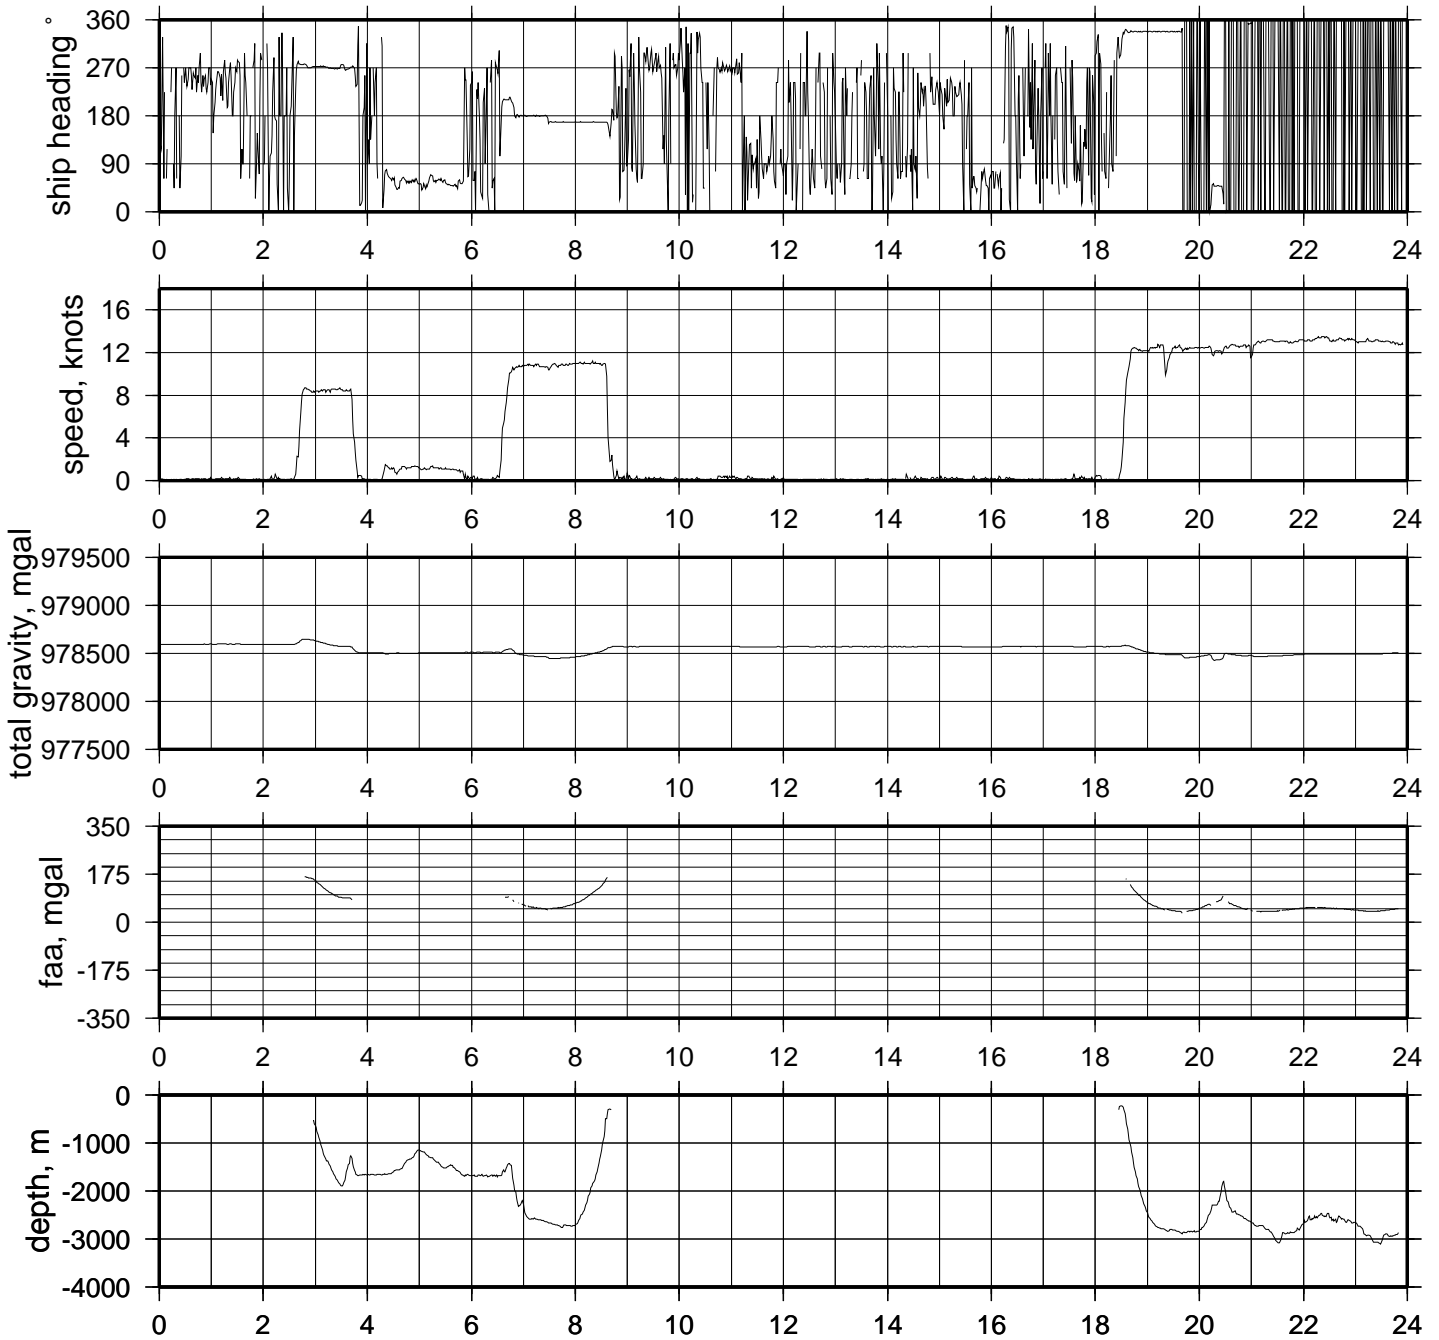

MGLN02MV

R/V Melville

UW Summary plots

22-Apr-2006 - Apra, Guam
13-May-2006 - Yokohama, Japan

The UWPROF plots, contain the underway geology data plotted verses distance in nautical miles from the start of the leg. The data contained is, Free Air Gravity Anomaly, Magntic Anomaly, and the Vertical depth.

GMT 2006 Apr 27 00:08:00

U/W data MGLN02MV 2006apr27

GMT 2006 Apr 28 00:07:27

U/W data MGLN02MV 2006apr28

GMT 2006 Apr 29 00:09:11

U/W data MGLN02MV 2006apr29

GMT 2006 Apr 30 00:07:00

U/W data MGLN02MV 2006apr30

GMT 2006 May 1 00:08:18

U/W data MGLN02MV 2006may01

GMT 2006 May 2 00:09:43

U/W data MGLN02MV 2006may02

GMT 2006 May 3 00:07:23

U/W data MGLN02MV 2006may03

GMT 2006 May 4 00:08:11

U/W data MGLN02MV 2006may04