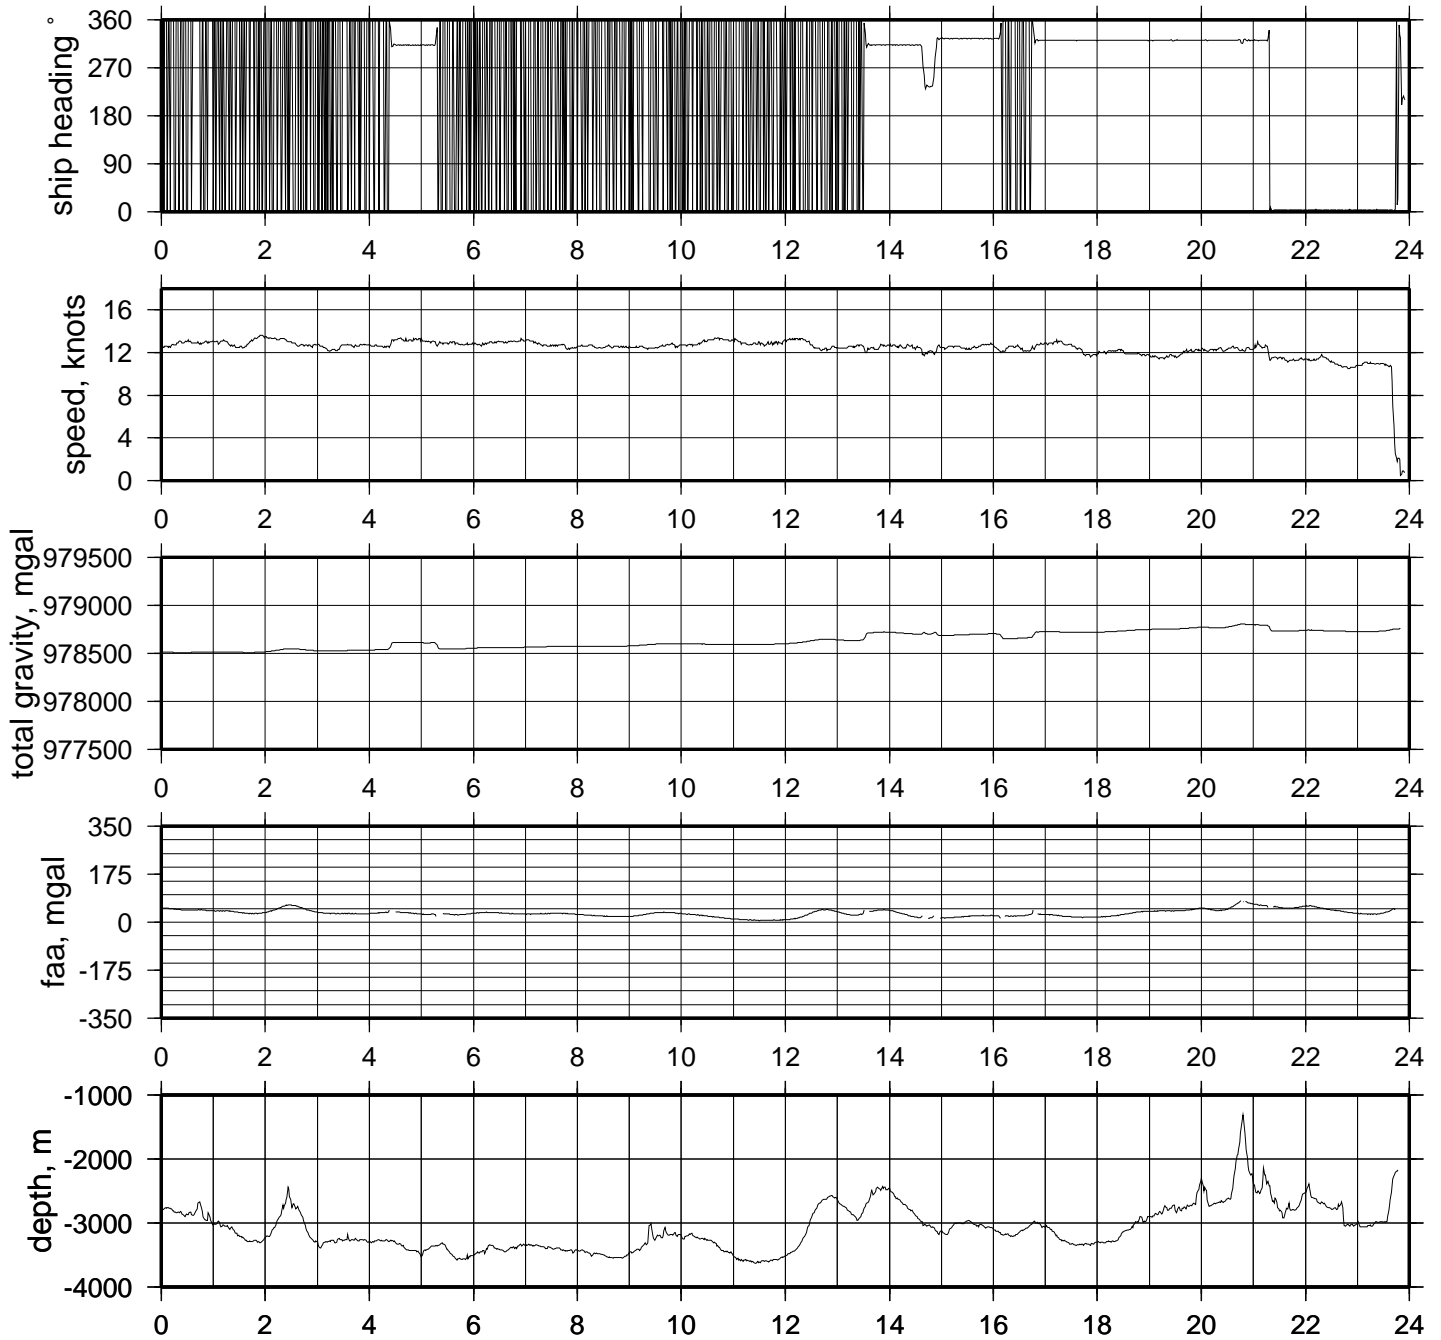

MGLN02MV

R/V Melville

UW Summary plots

22-Apr-2006 - Apra, Guam
13-May-2006 - Yokohama, Japan

The UWPROF plots, contain the underway geology data plotted verses distance in nautical miles from the start of the leg. The data contained is, Free Air Gravity Anomaly, Magntic Anomaly, and the Vertical depth.

GMT 2006 Apr 27 00:08:00

U/W data MGLN02MV 2006apr27

GMT 2006 Apr 28 00:07:27

U/W data MGLN02MV 2006apr28

GMT 2006 Apr 29 00:09:11

U/W data MGLN02MV 2006apr29

GMT 2006 Apr 30 00:07:00

U/W data MGLN02MV 2006apr30

GMT 2006 May 1 00:08:18

U/W data MGLN02MV 2006may01

GMT 2006 May 2 00:09:43

U/W data MGLN02MV 2006may02

GMT 2006 May 3 00:07:23

U/W data MGLN02MV 2006may03

GMT 2006 May 4 00:08:11

U/W data MGLN02MV 2006may04