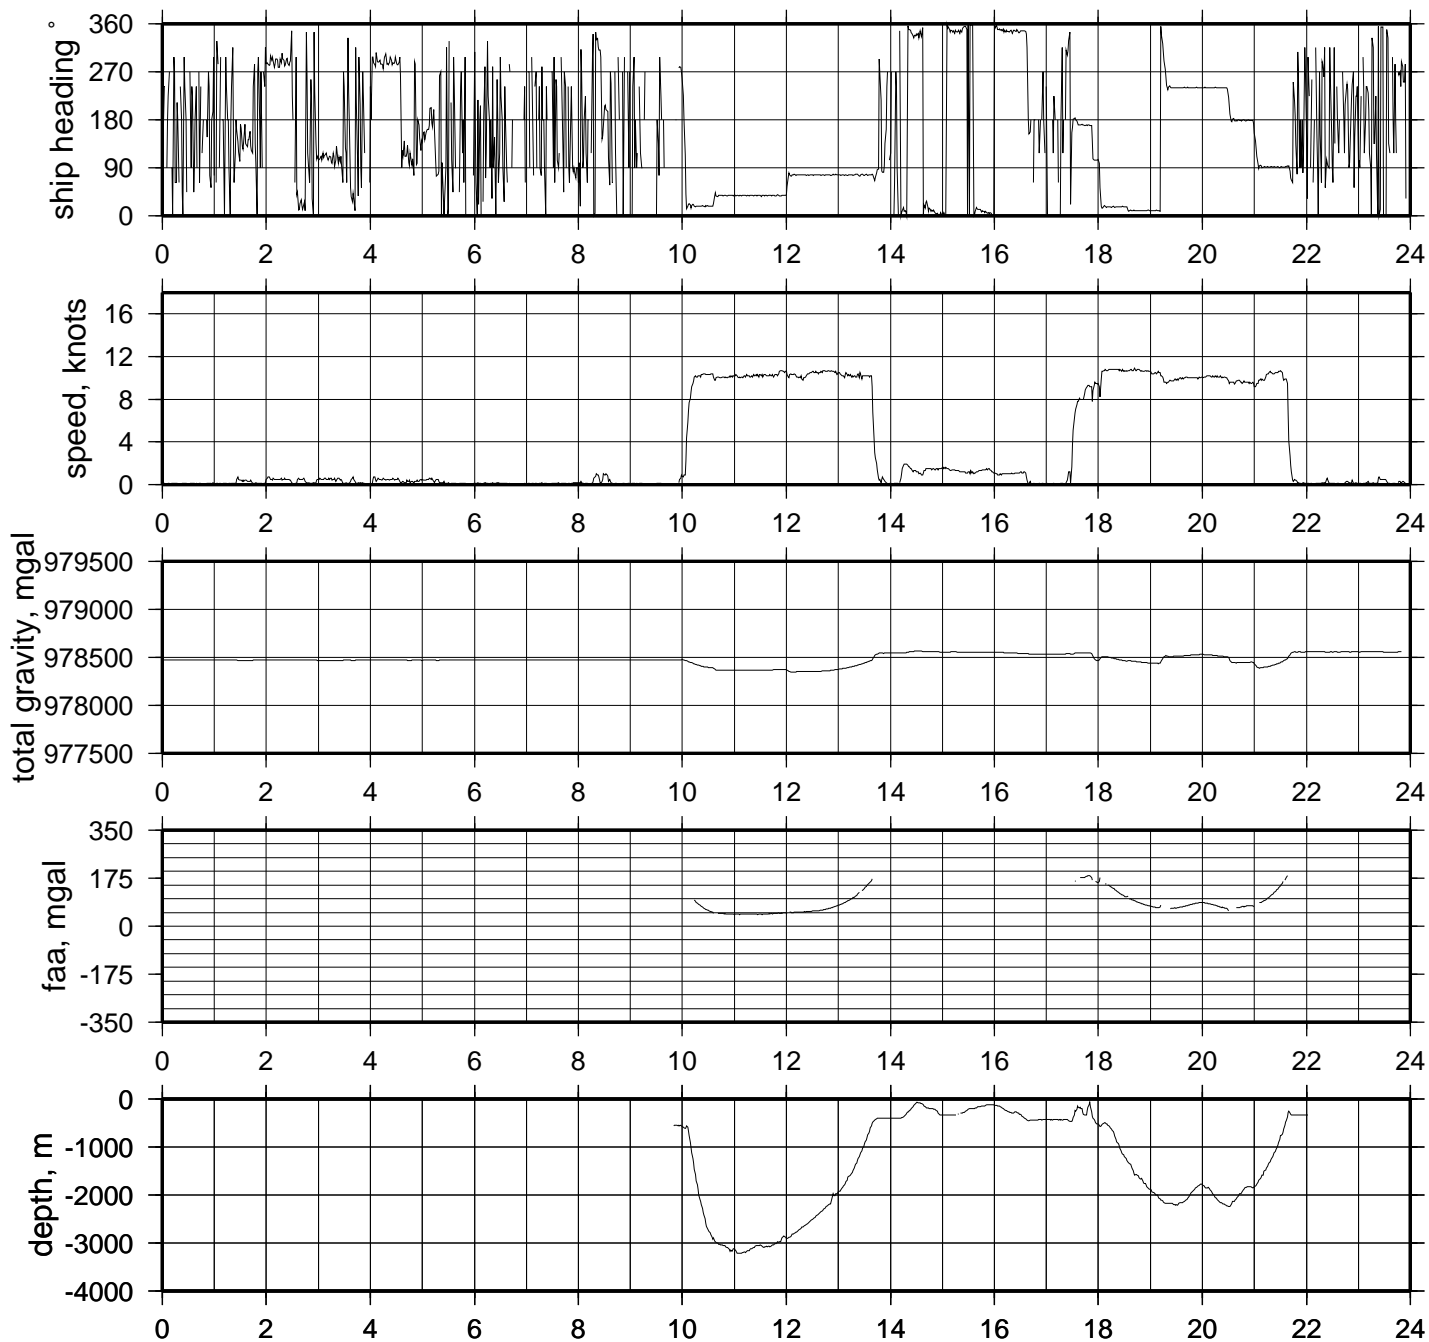

MGLN02MV

R/V Melville

UW Summary plots

22-Apr-2006 - Apra, Guam
13-May-2006 - Yokohama, Japan

The UWPROF plots, contain the underway geology data plotted verses distance in nautical miles from the start of the leg. The data contained is, Free Air Gravity Anomaly, Magntic Anomaly, and the Vertical depth.

GMT 2006 Apr 23 00:06:54

U/W data MGLN02MV 2006apr23

GMT 2006 Apr 24 00:07:28

U/W data MGLN02MV 2006apr24

GMT 2006 Apr 25 00:08:11

U/W data MGLN02MV 2006apr25

GMT 2006 Apr 26 00:09:28

U/W data MGLN02MV 2006apr26

GMT 2006 Apr 27 00:08:00

U/W data MGLN02MV 2006apr27

GMT 2006 Apr 28 00:07:27

U/W data MGLN02MV 2006apr28

GMT 2006 Apr 29 00:09:11

U/W data MGLN02MV 2006apr29

GMT 2006 Apr 30 00:07:00

U/W data MGLN02MV 2006apr30