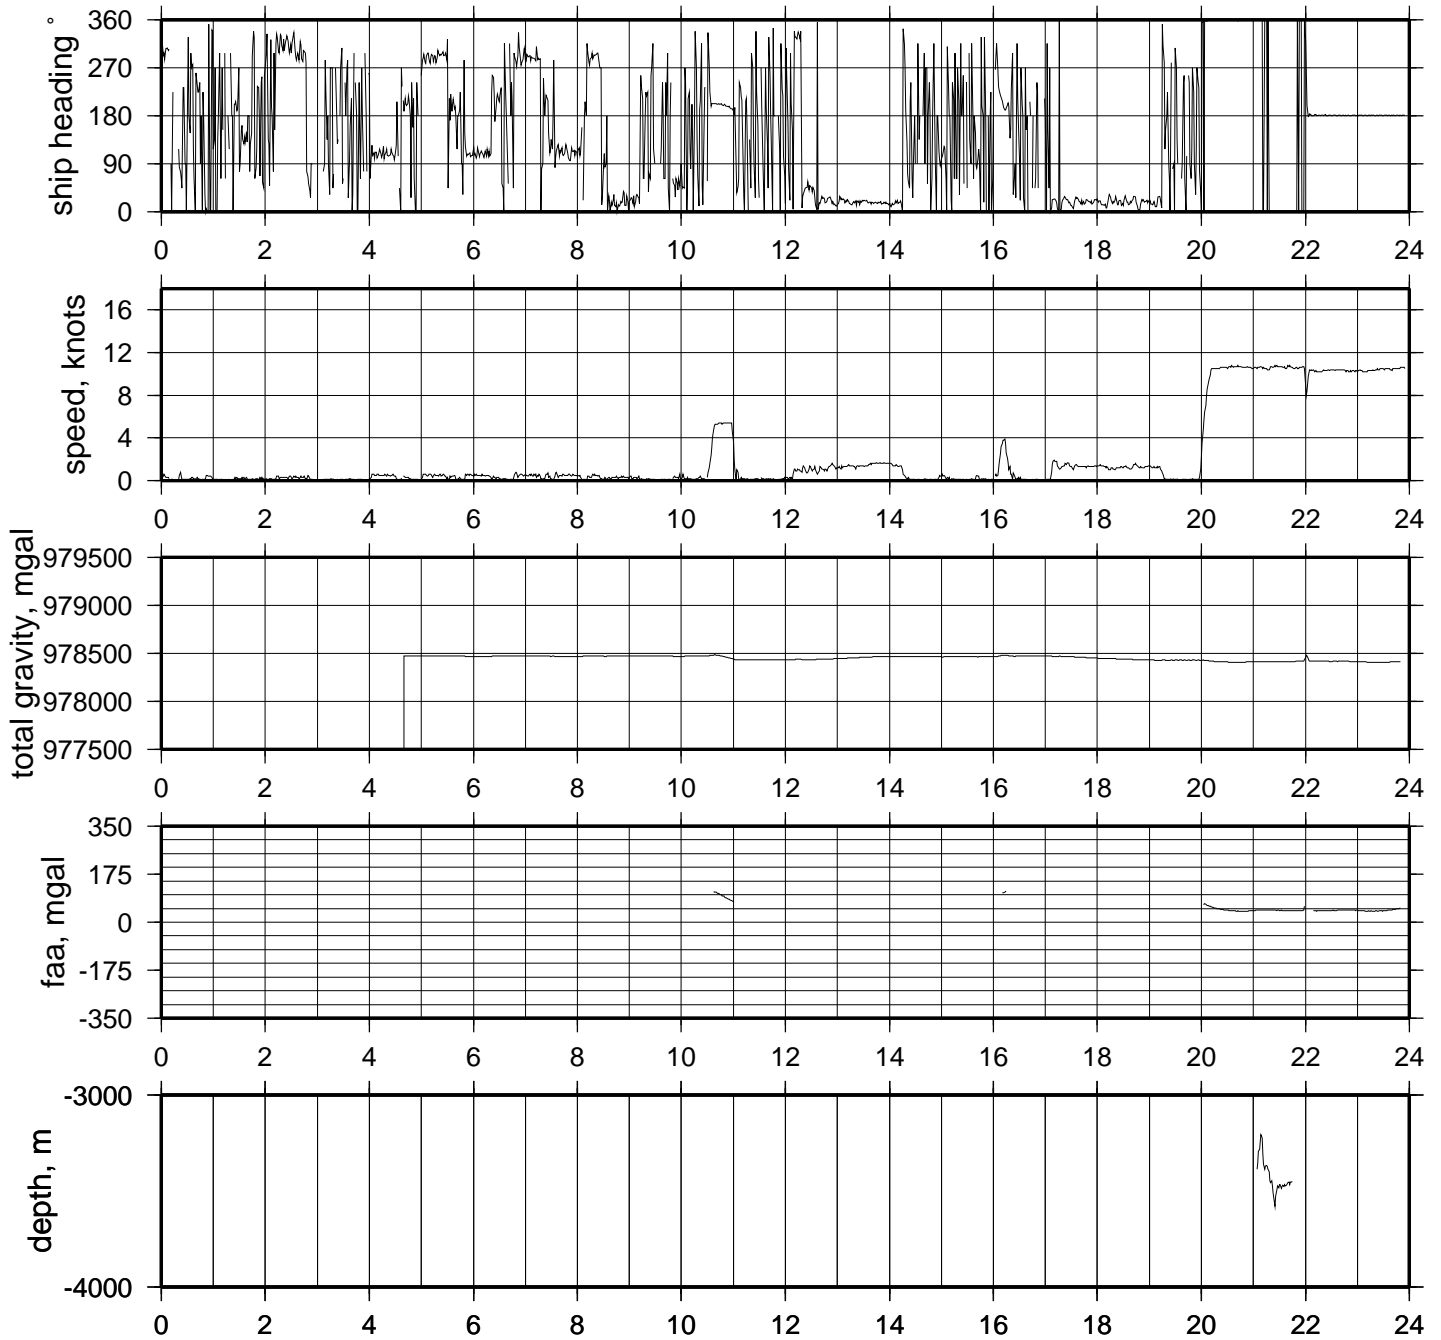

MGLN02MV

R/V Melville

UW Summary plots

22-Apr-2006 - Apra, Guam
13-May-2006 - Yokohama, Japan

The UWPROF plots, contain the underway geology data plotted verses distance in nautical miles from the start of the leg. The data contained is, Free Air Gravity Anomaly, Magntic Anomaly, and the Vertical depth.

GMT 2006 Apr 19 00:06:16

U/W data MGLN02MV 2006apr19

GMT 2006 Apr 20 00:06:24

U/W data MGLN02MV 2006apr20

GMT 2006 Apr 20 09:19:38

U/W data MGLN02MV 2006apr21

GMT 2006 Apr 22 00:07:49

U/W data MGLN02MV 2006apr22

GMT 2006 Apr 23 00:06:54

U/W data MGLN02MV 2006apr23

GMT 2006 Apr 24 00:07:28

U/W data MGLN02MV 2006apr24

GMT 2006 Apr 25 00:08:11

U/W data MGLN02MV 2006apr25

GMT 2006 Apr 26 00:09:28

U/W data MGLN02MV 2006apr26