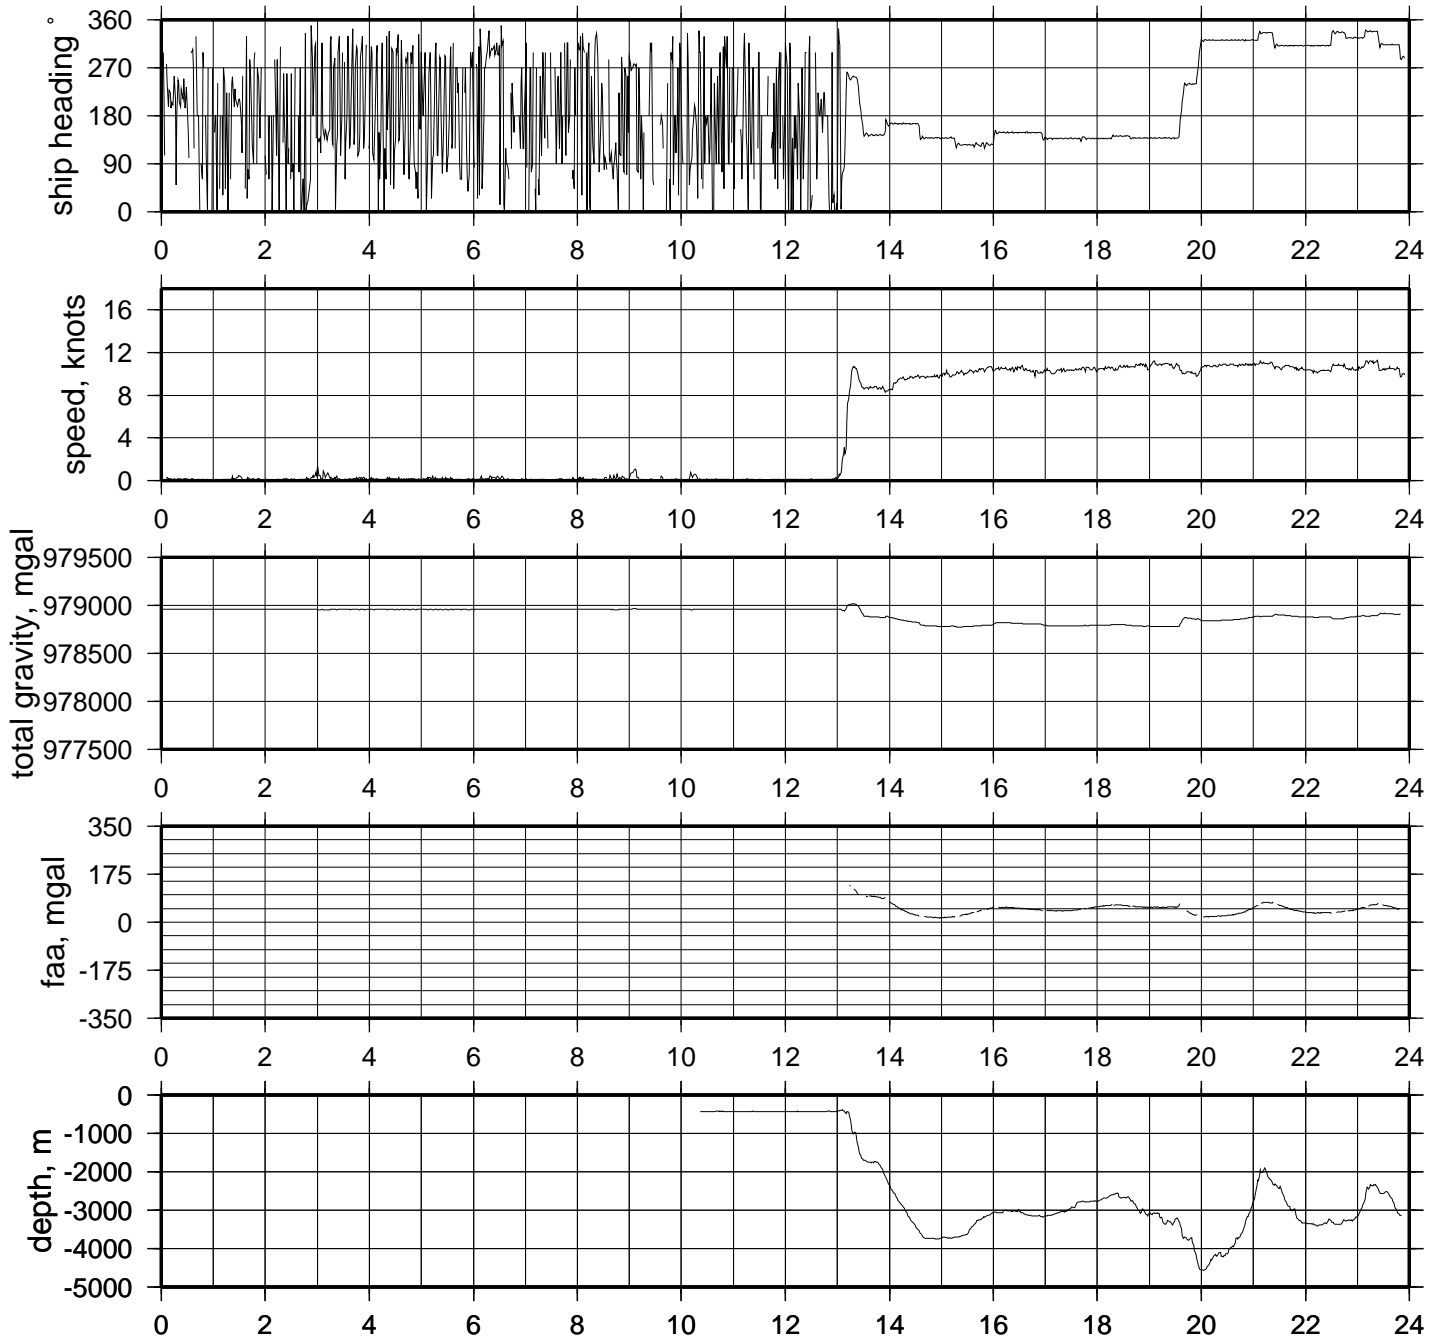

MGLN02MV

R/V Melville

UW Summary plots

22-Apr-2006 - Apra, Guam
13-May-2006 - Yokohama, Japan

The UWPROF plots, contain the underway geology data plotted verses distance in nautical miles from the start of the leg. The data contained is, Free Air Gravity Anomaly, Magntic Anomaly, and the Vertical depth.

GMT 2006 May 5 00:07:42

U/W data MGLN02MV 2006may05

GMT 2006 May 6 00:08:50

U/W data MGLN02MV 2006may06

GMT 2006 May 7 00:09:35

U/W data MGLN02MV 2006may07

GMT 2006 May 8 00:07:48

U/W data MGLN02MV 2006may08

GMT 2006 May 9 00:07:54

U/W data MGLN02MV 2006may09

GMT 2006 May 10 00:08:55

U/W data MGLN02MV 2006may10

GMT 2006 May 11 00:07:36