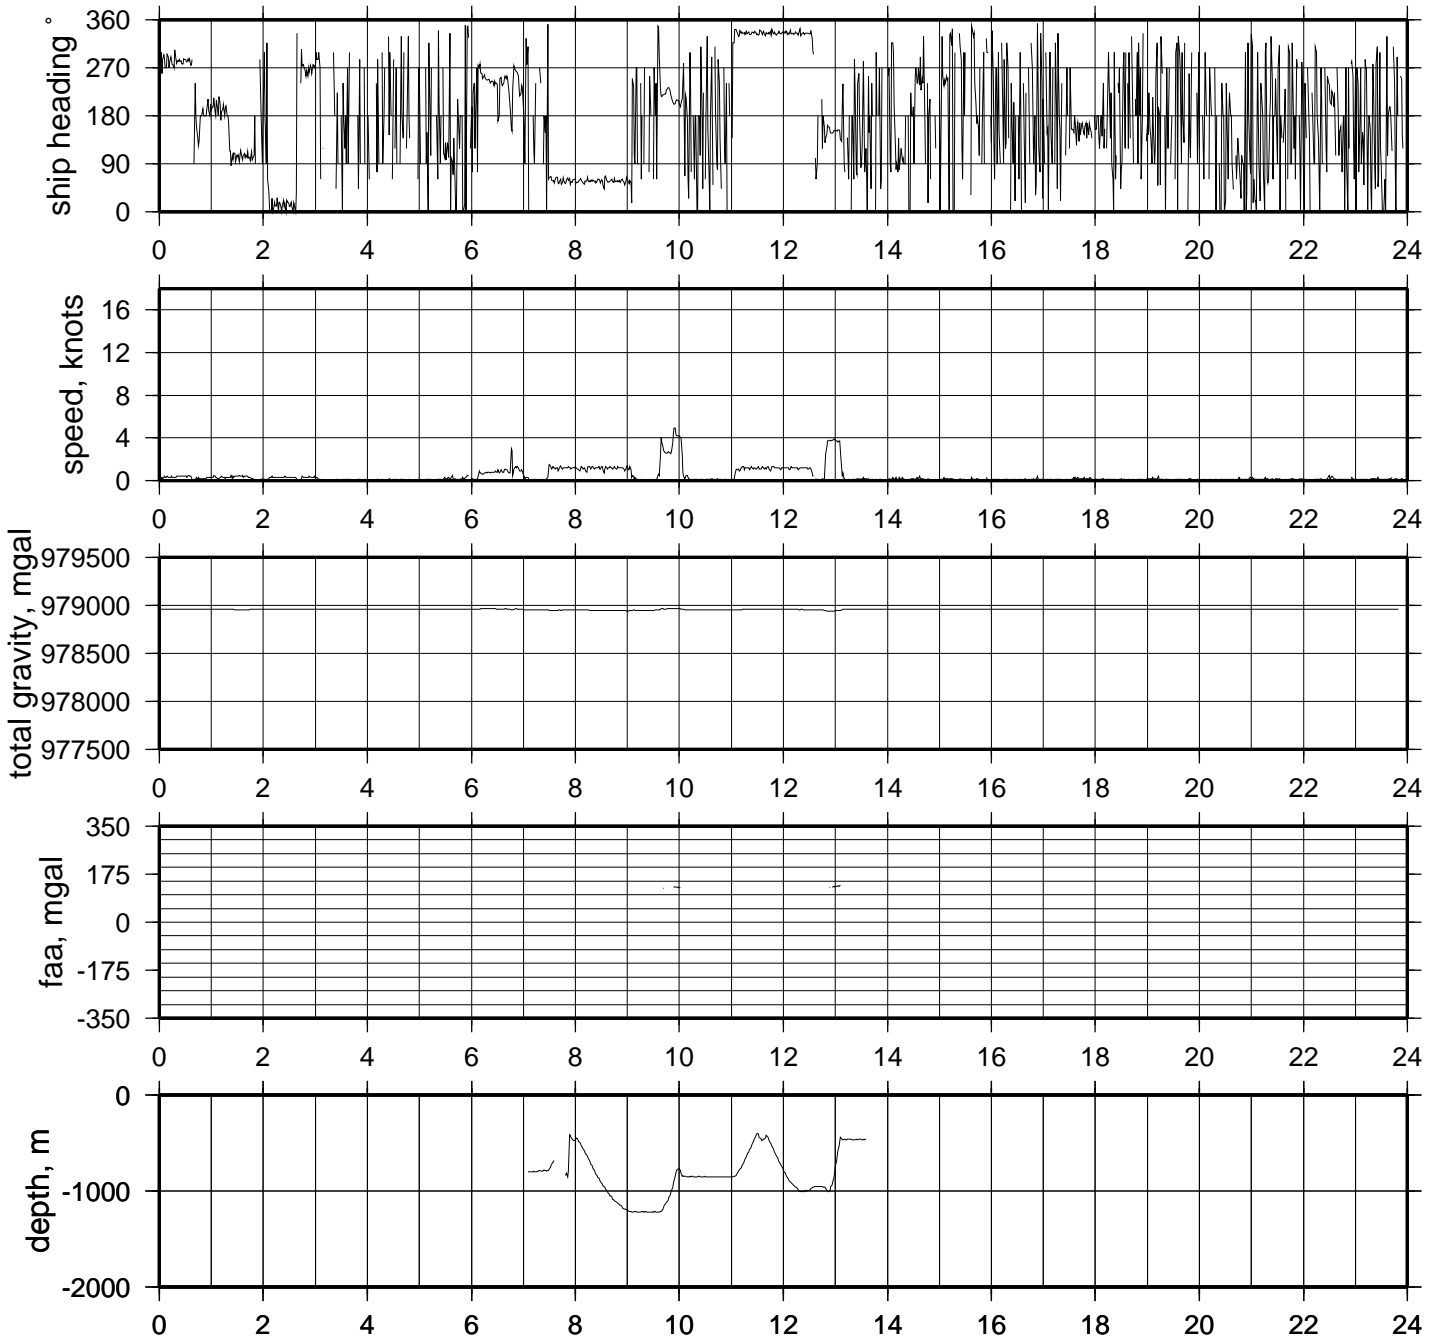

MGLN02MV

R/V Melville

UW Summary plots

22-Apr-2006 - Apra, Guam
13-May-2006 - Yokohama, Japan

The UWPROF plots, contain the underway geology data plotted verses distance in nautical miles from the start of the leg. The data contained is, Free Air Gravity Anomaly, Magntic Anomaly, and the Vertical depth.

GMT 2006 May 5 00:07:42

U/W data MGLN02MV 2006may05

GMT 2006 May 6 00:08:50

U/W data MGLN02MV 2006may06

GMT 2006 May 7 00:09:35

U/W data MGLN02MV 2006may07

GMT 2006 May 8 00:07:48

U/W data MGLN02MV 2006may08