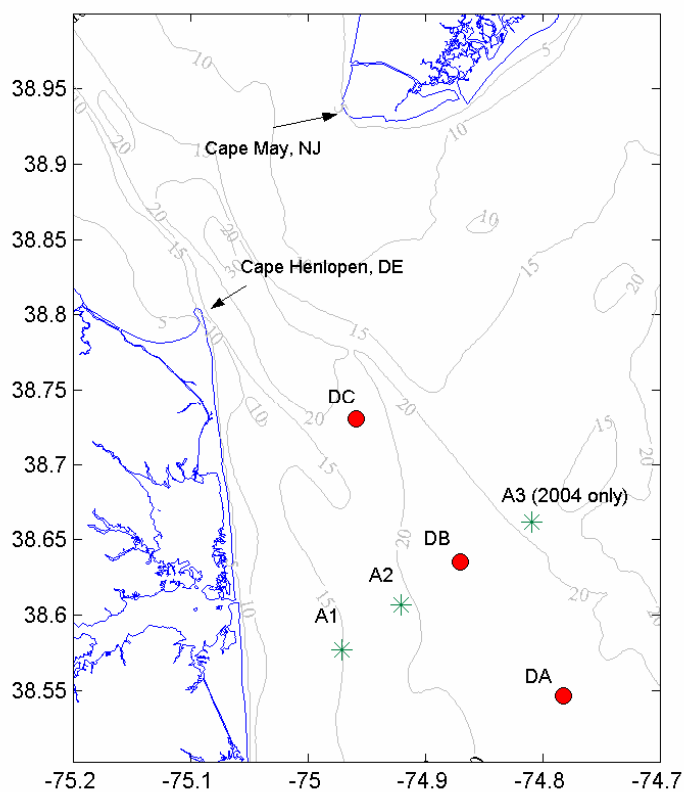

DECADE Mooring Locations

Across-shelf line

A1 38° 34.7253' N, 074° 58.2620' W

A2 38° 36.5292' N, 074° 55.2559' W

A3 38° 39.7008' N, 074° 48.5865' W

Alongshelf line

DA 38° 32.7667' N, 074° 46.9576' W

DB 38° 38.2099' N, 074° 52.1822' W

DC 38° 43.8069' N, 074° 57.5280' W

Fig. 1